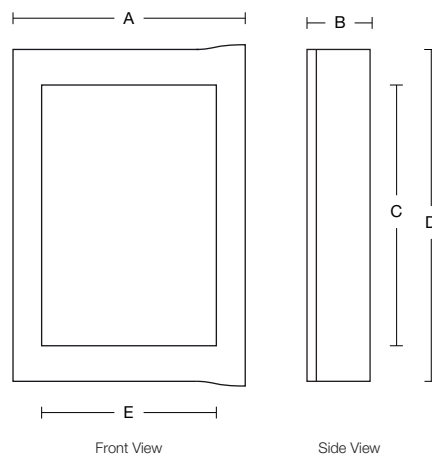

# STELLA MIRROR

Stella Mirror					
Description	A	B	C	D	E
Stella Mirror 400 1d	400	125	470	585	280

All dimensions are in millimetres nominal. 11/12