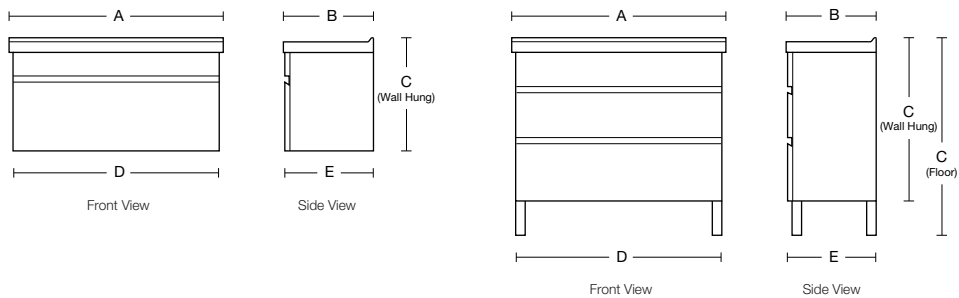

NEO SLIM

Neo Slim					
Description	A	B	C	D	E
Neo Petite	400	220	500	400	215
Neo Slim Wall 700 1dr	700	390	470	670	375
Neo Slim Wall 700 2dr	700	390	720	670	375
Neo Slim Floor 700 2dr (Legs)	700	390	870	670	375
Neo Slim Wall 800 1dr	800	390	470	770	375
Neo Slim Wall 800 2dr	800	390	720	770	375
Neo Slim Floor 800 2dr (Legs)	800	390	870	770	375
Neo Slim Wall 900 1dr	900	390	470	870	375
Neo Slim Wall 900 2dr	900	390	720	870	375
Neo Slim Floor 900 2dr (Legs)	900	390	870	870	375

All dimensions are in millimetres nominal. 06/12

NEO / NEO SLIM

- **Please note:** With wall hung vanities, we suggest you adjust the measurements to suit your individual height preference.

Description	Basin	A (Basin Top)	B (Cabinet Height)	C	D	E	F
Neo 750	Kloc	870	830	710	620	⌀ Basin	110
Neo 750	Kloc Deep	870	830	670	590	⌀ Basin	110
Neo 950	Kloc	870	830	710	620	⌀ Basin	110
Neo 950	Kloc Deep	870	830	670	590	⌀ Basin	110
Neo 1250	Kloc Dbl	870	830	710	620	610	110
Neo Slim 700	Clever	870	830	650	570	⌀ Basin	110
Neo Slim 800	Clever	870	830	650	570	⌀ Basin	110
Neo Slim 900	Clever	870	830	650	570	⌀ Basin	110

Standard Supply		<p>If you increase or decrease height of basin (i.e. dimension A) then C + D dimensions must be amended accordingly.</p> <p>F measurement is bottom of basin outlet to centre of wall waste pipe - if another waste trap is used, you will have to confirm F measurement suits or adjust accordingly.</p> <p>NOTE: Waste outlet positioned for standard chrome bottletrap and pop-up basin waste.</p>
Tap Hole	1	
Colour	White	
Integral Overflow	Yes	

All dimensions are in millimetres nominal. St Michel Industries Ltd has the right to change product and specifications without notice. 01112