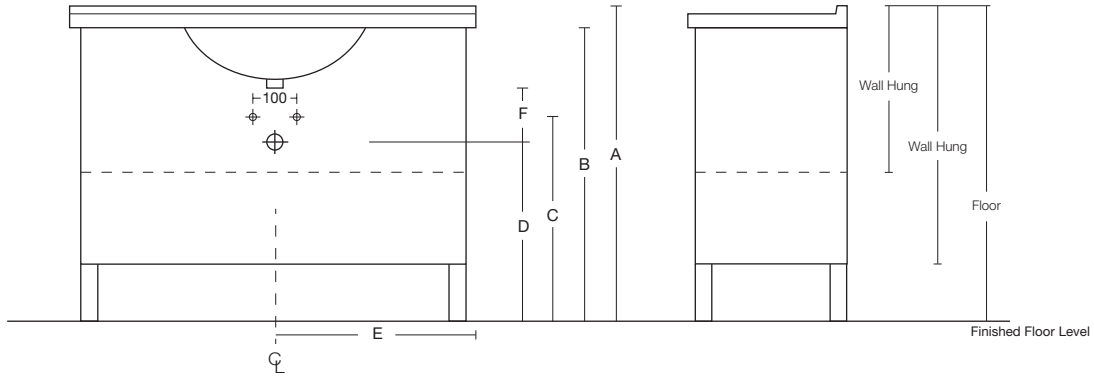

NEO SLIM

Neo Slim					
Description	A	B	C	D	E
Neo Petite	400	220	500	400	215
Neo Slim Wall 700 1dr	700	390	470	670	375
Neo Slim Wall 700 2dr	700	390	720	670	375
Neo Slim Floor 700 2dr (Legs)	700	390	870	670	375
Neo Slim Wall 800 1dr	800	390	470	770	375
Neo Slim Wall 800 2dr	800	390	720	770	375
Neo Slim Floor 800 2dr (Legs)	800	390	870	770	375
Neo Slim Wall 900 1dr	900	390	470	870	375
Neo Slim Wall 900 2dr	900	390	720	870	375
Neo Slim Floor 900 2dr (Legs)	900	390	870	870	375

All dimensions are in millimetres nominal. 06/12

NEO / NEO SLIM

- **Please note:** With wall hung vanities, we suggest you adjust the measurements to suit your individual height preference.

Description	Basin	A (Basin Top)	B (Cabinet Height)	C	D	E	F
Neo 750	Kloc	870	830	710	620	⌀ Basin	110
Neo 750	Kloc Deep	870	830	670	590	⌀ Basin	110
Neo 950	Kloc	870	830	710	620	⌀ Basin	110
Neo 950	Kloc Deep	870	830	670	590	⌀ Basin	110
Neo 1250	Kloc Dbl	870	830	710	620	610	110
Neo Slim 700	Clever	870	830	650	570	⌀ Basin	110
Neo Slim 800	Clever	870	830	650	570	⌀ Basin	110
Neo Slim 900	Clever	870	830	650	570	⌀ Basin	110

Standard Supply		<p>If you increase or decrease height of basin (i.e. dimension A) then C + D dimensions must be amended accordingly.</p> <p>F measurement is bottom of basin outlet to centre of wall waste pipe - if another waste trap is used, you will have to confirm F measurement suits or adjust accordingly.</p> <p>NOTE: Waste outlet positioned for standard chrome bottletrap and pop-up basin waste.</p>
Tap Hole	1	
Colour	White	
Integral Overflow	Yes	

All dimensions are in millimetres nominal. St Michel Industries Ltd has the right to change product and specifications without notice. 01112