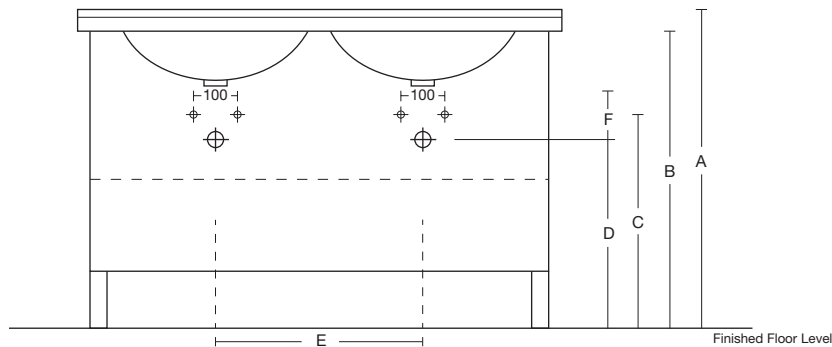

NEO SLIM

Neo Slim					
Description	A	B	C	D	E
Neo Petite	400	220	500	400	215
Neo Slim Wall 700 1dr	700	390	470	670	375
Neo Slim Wall 700 2dr	700	390	720	670	375
Neo Slim Floor 700 2dr (Legs)	700	390	870	670	375
Neo Slim Wall 800 1dr	800	390	470	770	375
Neo Slim Wall 800 2dr	800	390	720	770	375
Neo Slim Floor 800 2dr (Legs)	800	390	870	770	375
Neo Slim Wall 900 1dr	900	390	470	870	375
Neo Slim Wall 900 2dr	900	390	720	870	375
Neo Slim Floor 900 2dr (Legs)	900	390	870	870	375

All dimensions are in millimetres nominal. 06/12

NEO / NEO SLIM

- **Please note:** With wall hung vanities, we suggest you adjust the measurements to suit your individual height preference.

Description	Basin	A (Basin Top)	B (Cabinet Height)	C	D	E	F
Neo 750	Kloc	870	830	710	620	⌀ Basin	110
Neo 750	Kloc Deep	870	830	670	590	⌀ Basin	110
Neo 950	Kloc	870	830	710	620	⌀ Basin	110
Neo 950	Kloc Deep	870	830	670	590	⌀ Basin	110
Neo 1250	Kloc Dbl	870	830	710	620	610	110
Neo Slim 700	Clever	870	830	650	570	⌀ Basin	110
Neo Slim 800	Clever	870	830	650	570	⌀ Basin	110
Neo Slim 900	Clever	870	830	650	570	⌀ Basin	110

Standard Supply		<p>If you increase or decrease height of basin (i.e. dimension A) then C + D dimensions must be amended accordingly.</p> <p>F measurement is bottom of basin outlet to centre of wall waste pipe - if another waste trap is used, you will have to confirm F measurement suits or adjust accordingly.</p> <p>NOTE: Waste outlet positioned for standard chrome bottletrap and pop-up basin waste.</p>
Tap Hole	1	
Colour	White	
Integral Overflow	Yes	

All dimensions are in millimetres nominal. St Michel Industries Ltd has the right to change product and specifications without notice. 01112