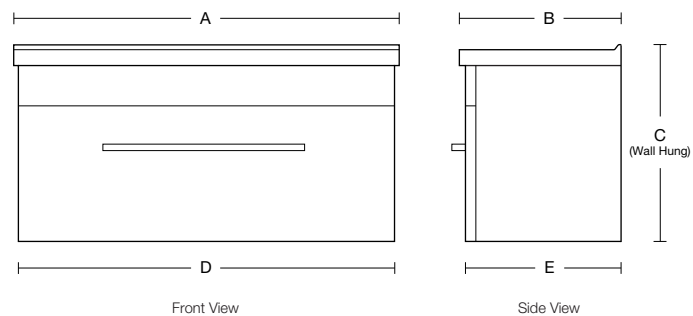

VERDE SLIM

Verde Slim					
Description	A	B	C	D	E
Verde Slim Wall 700 1dr	700	390	470	670	375
Verde Slim Wall 800 1dr	800	390	470	770	375
Verde Slim Wall 900 Dbl 1dr	900	390	470	870	375

All dimensions are in millimetres nominal. 06/12

VERDE / VERDE SLIM

- **Please note:** With wall hung vanities, we suggest you adjust the measurements to suit your individual height preference.

Description	Basin	A (Basin Top)	B (Cabinet Height)	C	D	E	F
Verde 750	Kloc	870	830	710	620	⌀ Basin	110
Verde 750	Kloc Deep	870	830	670	590	⌀ Basin	110
Verde 950	Kloc	870	830	710	620	⌀ Basin	110
Verde 950	Kloc Deep	870	830	670	590	⌀ Basin	110
Verde 1250	Kloc Dbl	870	830	710	620	610	110
Verde Slim 700	Clever	870	830	650	570	⌀ Basin	110
Verde Slim 800	Clever	870	830	650	570	⌀ Basin	110
Verde Slim 900	Clever	870	830	650	570	⌀ Basin	110

Standard Supply		If you increase or decrease height of basin (i.e. dimension A) then C + D dimensions must be amended accordingly. F measurement is bottom of basin outlet to centre of wall waste pipe - if another waste trap is used, you will have to confirm F measurement suits or adjust accordingly. NOTE: Waste outlet positioned for standard chrome bottletrap and pop-up basin waste.
Tap Hole	1	
Colour	White	
Integral Overflow	Yes	

All dimensions are in millimetres nominal. St Michel Industries Ltd has the right to change product and specifications without notice. 11/12