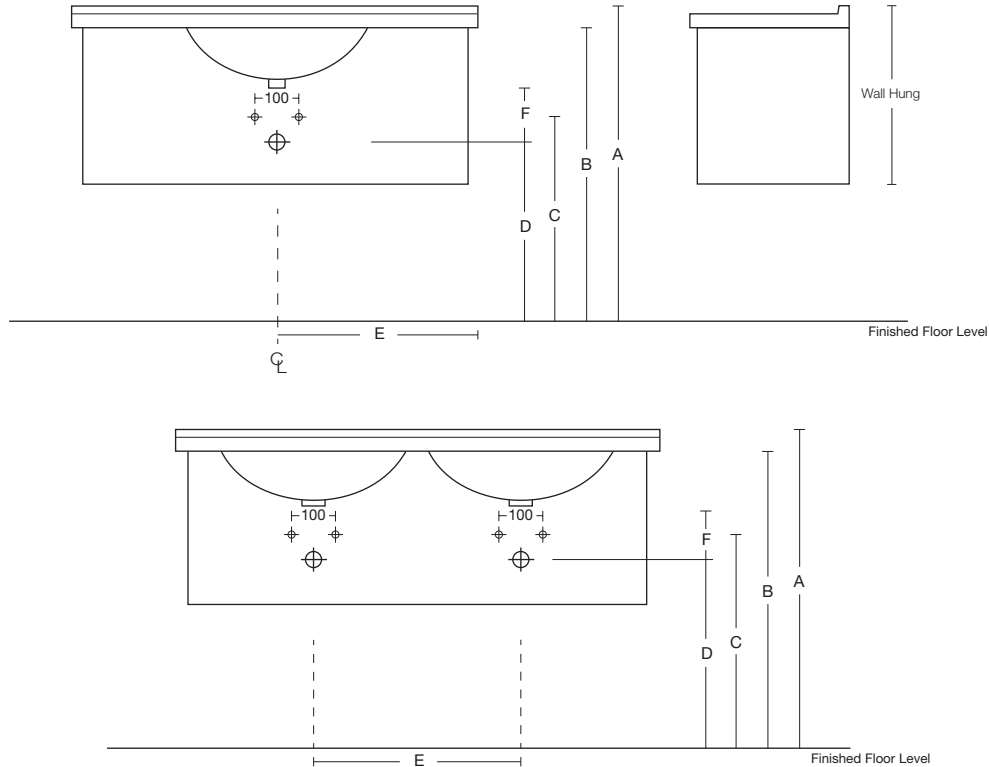

VERDE SLIM

Verde Slim					
Description	A	B	C	D	E
Verde Slim Wall 700 1dr	700	390	470	670	375
Verde Slim Wall 800 1dr	800	390	470	770	375
Verde Slim Wall 900 Dbl 1dr	900	390	470	870	375

All dimensions are in millimetres nominal. 06/12

VERDE / VERDE SLIM

- **Please note:** With wall hung vanities, we suggest you adjust the measurements to suit your individual height preference.

Description	Basin	A (Basin Top)	B (Cabinet Height)	C	D	E	F
Verde 750	Kloc	870	830	710	620	⌀ Basin	110
Verde 750	Kloc Deep	870	830	670	590	⌀ Basin	110
Verde 950	Kloc	870	830	710	620	⌀ Basin	110
Verde 950	Kloc Deep	870	830	670	590	⌀ Basin	110
Verde 1250	Kloc Dbl	870	830	710	620	610	110
Verde Slim 700	Clever	870	830	650	570	⌀ Basin	110
Verde Slim 800	Clever	870	830	650	570	⌀ Basin	110
Verde Slim 900	Clever	870	830	650	570	⌀ Basin	110

Standard Supply		If you increase or decrease height of basin (i.e. dimension A) then C + D dimensions must be amended accordingly. F measurement is bottom of basin outlet to centre of wall waste pipe - if another waste trap is used, you will have to confirm F measurement suits or adjust accordingly. NOTE: Waste outlet positioned for standard chrome bottletrap and pop-up basin waste.
Tap Hole	1	
Colour	White	
Integral Overflow	Yes	

All dimensions are in millimetres nominal. St Michel Industries Ltd has the right to change product and specifications without notice. 11/12