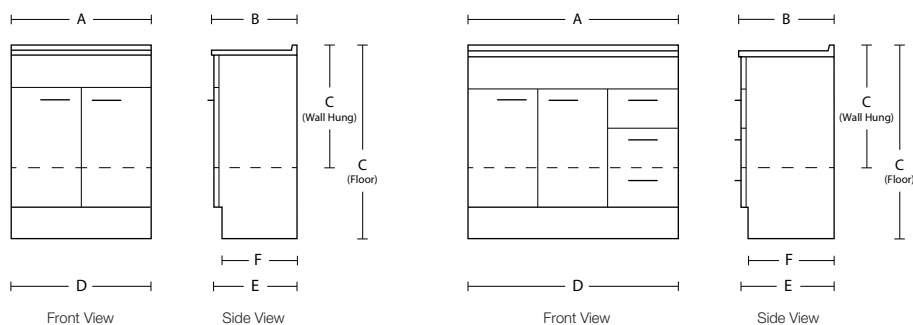

# STELLA ORIGINAL

Stella Original						
Description	A	B	C	D	E	F
Stella Wall 500 2d	500	250	550	490	245	
Stella Floor 500 2d	500	250	860	490	245	230
Stella Original Wall 600 2d	600	400	550	580	395	
Stella Original Floor 600 2d	600	400	865	580	395	379
Stella Original Slim Floor 750 1d 3dr	750	370	870	730	365	349
Stella Original Slim Floor 750 2d	750	370	870	730	365	349
Stella Original Wall 750 1d 2dr	750	460	560	730	450	
Stella Original Floor 750 1d 3dr	750	460	870	730	450	434
Stella Original Floor 750 2d	750	460	870	730	450	434
Stella Original Wall 900 2d 2dr	900	460	560	880	450	
Stella Original Floor 900 2d 3dr	900	460	870	880	450	434
Stella Original Floor 900 2d	900	460	870	880	450	434
Stella Original Wall 1050 2d 2dr	1050	460	560	1030	450	
Stella Original Floor 1050 2d 3dr	1050	460	870	1030	450	434
Stella Original Wall 1200 3d 2dr	1200	460	560	1180	450	
Stella Original Floor 1200 2d 3dr	1200	460	870	1180	450	434
Stella Original Wall 1200 2d 2dr Dbl	1200	460	560	1180	450	
Stella Original Floor 1200 2d 3dr Dbl	1200	460	870	1180	450	434

All dimensions are in millimetres nominal. 05/17