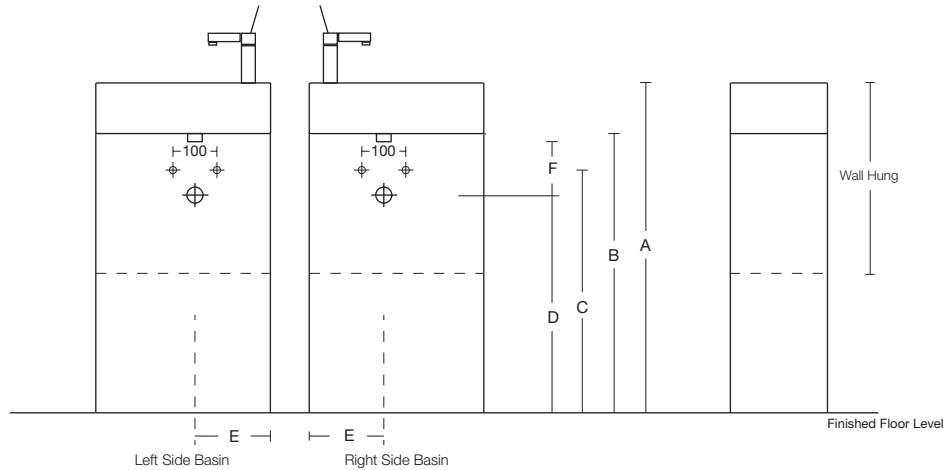

MAXI SMALL

Maxi Small					
Description	A	B	C	D	E
Maxi Small Wall 500 1d L/H,R/H	500	250	485	495	250
Maxi Small Floor 500 1d L/H,R/H	500	250	850	495	250

All dimensions are in millimetres nominal. 06/12

MAXI SMALL

- **Please note:** With wall hung vanities, we suggest you adjust the measurements to suit your individual height preference.

Description	Basin	A (Basin Top)	B (Cabinet Height)	C	D	E	F
Maxi Small	500	850	750	625	560	190	110

Standard Supply		If you increase or decrease height of basin (i.e. dimension A) then C + D dimensions must be amended accordingly. F measurement is bottom of basin outlet to centre of wall waste pipe - if another waste trap is used, you will have to confirm F measurement suits or adjust accordingly. NOTE: Waste outlet positioned for standard chrome bottletrap and pop-up basin waste.
Tap Hole	1	
Colour	White	
Integral Overflow	Yes	

All dimensions are in millimetres nominal. St Michel Industries Ltd has the right to change product and specifications without notice. 11/12