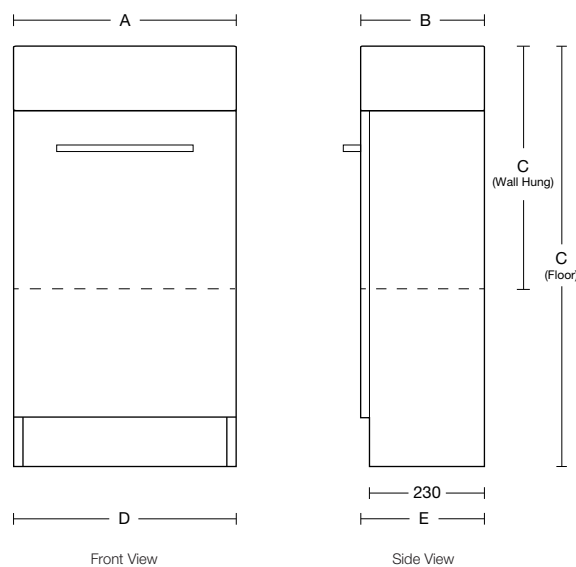

MAXI SMALL

Maxi Small					
Description	A	B	C	D	E
Maxi Small Wall 500 1d L/H,R/H	500	250	485	495	250
Maxi Small Floor 500 1d L/H,R/H	500	250	850	495	250

All dimensions are in millimetres nominal. 06/12

MAXI SMALL

- **Please note:** With wall hung vanities, we suggest you adjust the measurements to suit your individual height preference.

Description	Basin	A (Basin Top)	B (Cabinet Height)	C	D	E	F
Maxi Small	500	850	750	625	560	190	110

Standard Supply		If you increase or decrease height of basin (i.e. dimension A) then C + D dimensions must be amended accordingly. F measurement is bottom of basin outlet to centre of wall waste pipe - if another waste trap is used, you will have to confirm F measurement suits or adjust accordingly. NOTE: Waste outlet positioned for standard chrome bottletrap and pop-up basin waste.
Tap Hole	1	
Colour	White	
Integral Overflow	Yes	

All dimensions are in millimetres nominal. St Michel Industries Ltd has the right to change product and specifications without notice. 11/12