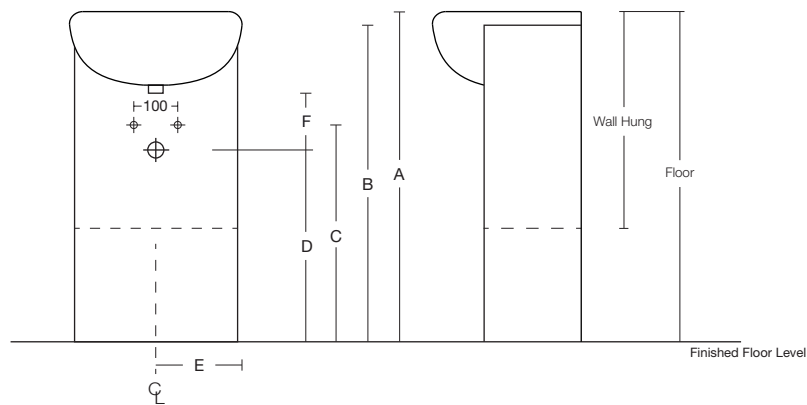

# NEBO

Nebo					
Description	A	B	C	D	E
Nebo Wall 450 1d	460	340	500	420	230
Nebo Floor 450 1d	460	340	850	420	230

All dimensions are in millimetres nominal. 06/12

# NEBO

- **Please note:** With wall hung vanities, we suggest you adjust the measurements to suit your individual height preference.

Description	Basin	A (Basin Top)	B (Cabinet Height)	C	D	E	F
Nebo	Nebo 450	840	800	630	550	⌀ Basin	110

Standard Supply		If you increase or decrease height of basin (i.e. dimension A) then C + D dimensions must be amended accordingly.  F measurement is bottom of basin outlet to centre of wall waste pipe - if another waste trap is used, you will have to confirm F measurement suits or adjust accordingly.  <b>NOTE:</b> Waste outlet positioned for standard chrome bottletrap and pop-up basin waste.
Tap Hole	1	
Colour	White	
Integral Overflow	Yes	

All dimensions are in millimetres nominal. St Michel Industries Ltd has the right to change product and specifications without notice. 11/12