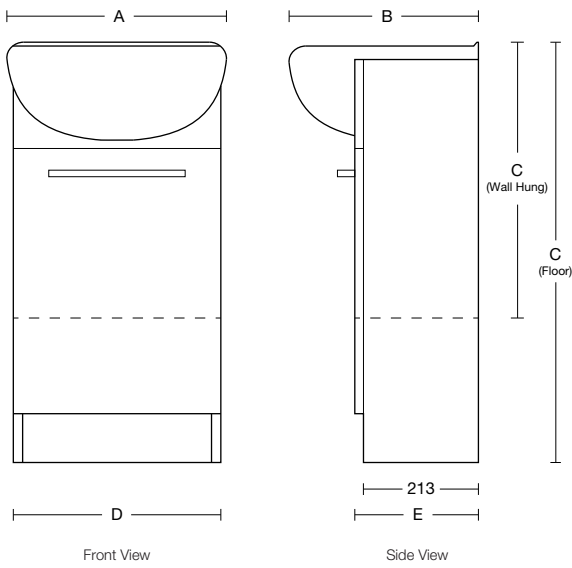

# NEBO

Nebo					
Description	A	B	C	D	E
Nebo Wall 450 1d	460	340	500	420	230
Nebo Floor 450 1d	460	340	850	420	230

All dimensions are in millimetres nominal. 06/12

# NEBO

- **Please note:** With wall hung vanities, we suggest you adjust the measurements to suit your individual height preference.

Description	Basin	A (Basin Top)	B (Cabinet Height)	C	D	E	F
Nebo	Nebo 450	840	800	630	550	⌀ Basin	110

Standard Supply		If you increase or decrease height of basin (i.e. dimension A) then C + D dimensions must be amended accordingly.  F measurement is bottom of basin outlet to centre of wall waste pipe - if another waste trap is used, you will have to confirm F measurement suits or adjust accordingly.  <b>NOTE:</b> Waste outlet positioned for standard chrome bottletrap and pop-up basin waste.
Tap Hole	1	
Colour	White	
Integral Overflow	Yes	

All dimensions are in millimetres nominal. St Michel Industries Ltd has the right to change product and specifications without notice. 11/12