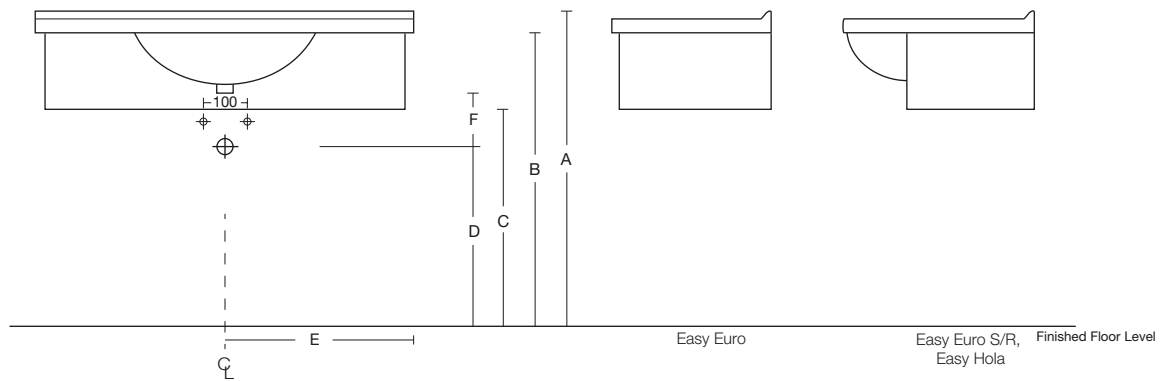

# EASY RANGE

- **Please note:** With wall hung vanities, we suggest you adjust the measurements to suit your individual height preference.

Description	Basin	A (Basin Top)	B (Cabinet Height)	C	D	E	F
Easy Euro	Euro	830	800	630	545	⌀ Basin	110
Easy Euro S/R	Euro S/R	840	810	670	555	⌀ Basin	110
Easy Hola	Hola	840	800	630	530	⌀ Basin	110

Standard Supply		<p>If you increase or decrease height of basin (i.e. dimension A) then C + D dimensions must be amended accordingly.</p> <p>F measurement is bottom of basin outlet to centre of wall waste pipe - if another waste trap is used, you will have to confirm F measurement suits or adjust accordingly.</p> <p><b>NOTE:</b> Waste outlet positioned for standard chrome bottletrap and pop-up basin waste.</p>
Tap Hole	1	
Colour	White	
Integral Overflow	No	

All dimensions are in millimetres nominal. St Michel Industries Ltd has the right to change product and specifications without notice. 11/12