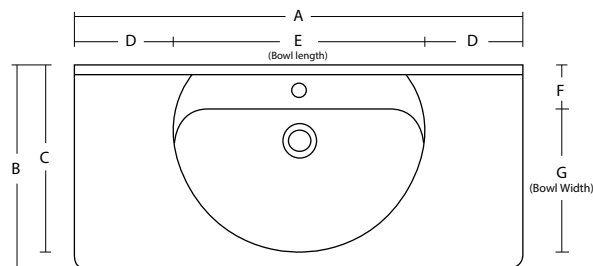

EURO BASIN ACRYLIC CONSOLE BASIN

Euro							
Description	A	B	C	D	E	F	G
Euro 750	750	460	400	120	500	100	300
Euro 900	900	460	400	200	500	100	300
Euro 1050	1050	460	400	270	500	100	300
Euro 1200	1190	460	400	340	500	100	300

Standard Tap Size	35 mm
Standard Waste Size	32 mm
Basin Depth	150 mm
Depth to Overflow	N/A

All dimensions are in millimetres nominal. 06/12