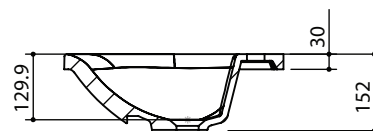

# BASIN SPECIFICATIONS

**Product Name** Corinne 750 Single bowl  
**Product Description** Mineral Cast Vanity Basin  
**Nominal Size** 750mm x 435mm

SECTION A-A

**Bowl Water Volume:** 9L  
**Overflow:** Overflow not provided.  
**Fixing:** The basin must be sealed to the top sections of the vanity unit with an acetic cured silicone sealant. Epoxy type sealants must not be used  
**Colour:** White Only  
**Dimensions:** All measurements are in millimetres and are +/- 2mm