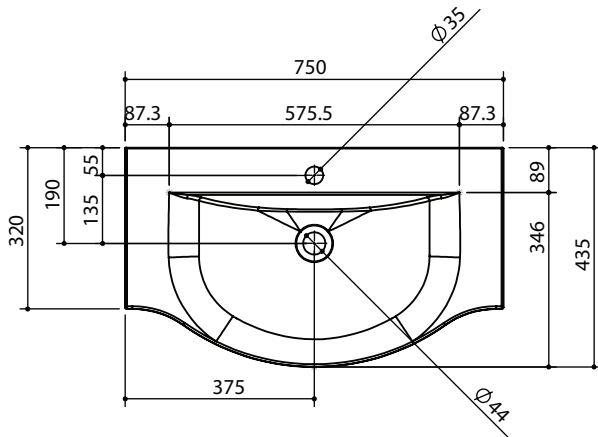

# BASIN SPECIFICATIONS

**Product Name** Corinne 750 Single bowl  
**Product Description** Mineral Cast Vanity Basin  
**Nominal Size** 750mm x 435mm

SECTION A-A

**Bowl Water Volume:** 9L  
**Overflow:** Overflow not provided.  
**Fixing:** The basin must be sealed to the top sections of the vanity unit with an acetic cured silicone sealant. Epoxy type sealants must not be used  
**Colour:** White Only  
**Dimensions:** All measurements are in millimetres and are +/- 2mm