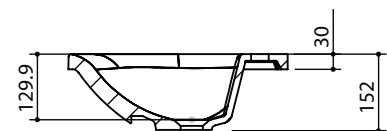

# BASIN SPECIFICATIONS

**Product Name** Corinne 1200 Single bowl  
**Product Description** Mineral Cast Vanity Basin  
**Nominal Size** 1200mm x 435mm

SECTION A-A

**Bowl Water Volume:** 9L  
**Overflow:** Overflow not provided.  
**Fixing:** The basin must be sealed to the top sections of the vanity unit with an acetic cured silicone sealant. Epoxy type sealants must not be used  
**Colour:** White Only  
**Dimensions:** All measurements are in millimetres and are +/- 2mm