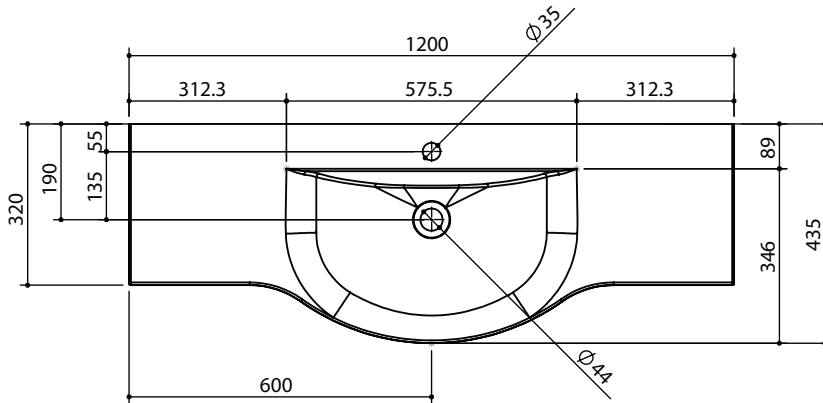

# BASIN SPECIFICATIONS

**Product Name** Corinne 1200 Single bowl  
**Product Description** Mineral Cast Vanity Basin  
**Nominal Size** 1200mm x 435mm

SECTION A-A

**Bowl Water Volume:** 9L  
**Overflow:** Overflow not provided.  
**Fixing:** The basin must be sealed to the top sections of the vanity unit with an acetic cured silicone sealant. Epoxy type sealants must not be used  
**Colour:** White Only  
**Dimensions:** All measurements are in millimetres and are +/- 2mm