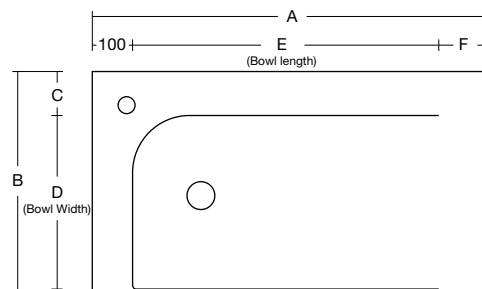

## STUDIO BASIN MINERAL CAST CONSOLE BASIN

Studio						
Description	A	B	C	D	E	F
Studio 900 L/H	900	500	105	390	675	125
Studio 900 R/H	900	500	105	390	675	125
Studio 1200 L/H	1200	500	105	390	675	425
Studio 1200 R/H	1200	500	105	390	675	425

Standard Tap Size	35 mm
Standard Waste Size	32 mm
Basin Depth	100 mm
Depth to Overflow	N/A

All dimensions are in millimetres nominal. 06/12