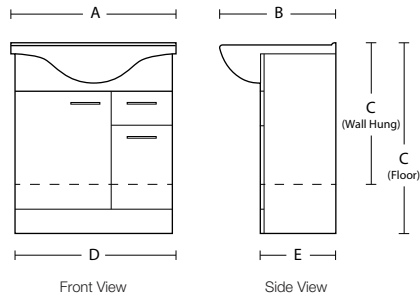

REGAL SMALL SPACE

Regal (Domus and Zeus Basin)					
Description	A	B	C	D	E
Regal Wall 550 2d (Domus Only)	550	440	650	520	300
Regal Floor 550 2d (Domus Only)	550	440	850	520	300
Regal Wall 650 2d 1dr (Domus Only)	650	450	650	625	300
Regal Floor 650 2d 1dr (Domus Only)	650	450	850	625	300

All dimensions are in millimetres nominal. 09/19

REGAL

- **Please note:** With wall hung vanities, we suggest you adjust the measurements to suit your individual height preference.

Description	Basin	A (Basin Top)	B (Cabinet Height)	C	D	E	F
Regal 550	Domus	840	810	630	550	⌀ Basin	116
Regal 650	Domus	840	810	630	550	⌀ Basin	110

Standard Supply		<p>If you increase or decrease height of basin (i.e. dimension A) then C + D dimensions must be amended accordingly.</p> <p>F measurement is bottom of basin outlet to centre of wall waste pipe - if another waste trap is used, you will have to confirm F measurement suits or adjust accordingly.</p> <p>NOTE: Waste outlet positioned for standard chrome bottletrap and pop-up basin waste.</p>
Tap Hole	1	
Colour	White	
Integral Overflow	Yes	

All dimensions are in millimetres nominal. St Michel Industries Ltd has the right to change product and specifications without notice. 01/13