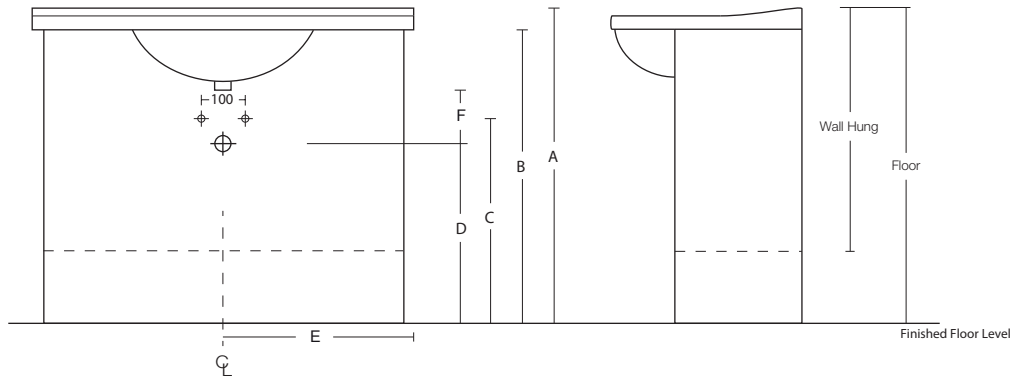

REGAL SMALL SPACE

Regal (Domus and Zeus Basin)					
Description	A	B	C	D	E
Regal Wall 550 2d (Domus Only)	550	440	650	520	300
Regal Floor 550 2d (Domus Only)	550	440	850	520	300
Regal Wall 650 2d 1dr (Domus Only)	650	450	650	625	300
Regal Floor 650 2d 1dr (Domus Only)	650	450	850	625	300

All dimensions are in millimetres nominal. 09/19

REGAL

- **Please note:** With wall hung vanities, we suggest you adjust the measurements to suit your individual height preference.

Description	Basin	A (Basin Top)	B (Cabinet Height)	C	D	E	F
Regal 550	Domus	840	810	630	550	⌀ Basin	116
Regal 650	Domus	840	810	630	550	⌀ Basin	110

Standard Supply		<p>If you increase or decrease height of basin (i.e. dimension A) then C + D dimensions must be amended accordingly.</p> <p>F measurement is bottom of basin outlet to centre of wall waste pipe - if another waste trap is used, you will have to confirm F measurement suits or adjust accordingly.</p> <p>NOTE: Waste outlet positioned for standard chrome bottletrap and pop-up basin waste.</p>
Tap Hole	1	
Colour	White	
Integral Overflow	Yes	

All dimensions are in millimetres nominal. St Michel Industries Ltd has the right to change product and specifications without notice. 01/13