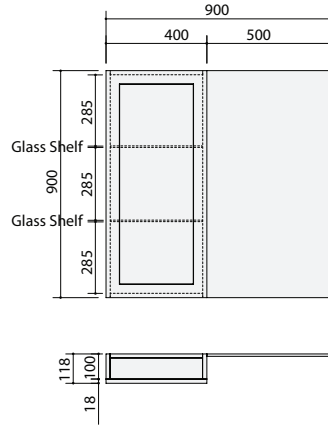

CABINET SPECIFICATIONS

Range: London Mirror

Drawings depict cabinet only. Dotted lines indicate internal cabinet parts.
Gaps inbetween doors and drawers are 2mm. All measurements are in millimetres and are +/- 2mm.

London Mirror 750 - 1 Door

London Mirror 900 - 1 Door

London Mirror 1200 - 2 Door

London Mirror 1500 - 2 Door

Cabinet and Mirror Installed seperatly.
Please refer to Handle Template (found inside the cabinet) for instructions on handle installation