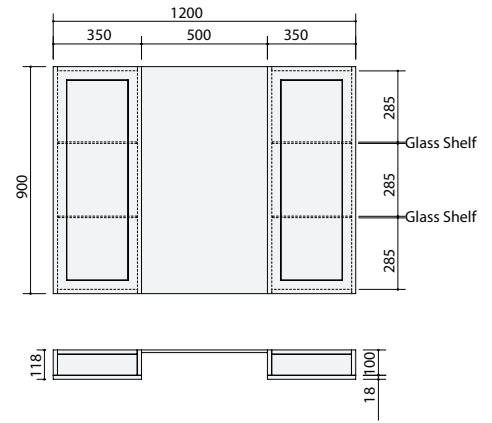

CABINET SPECIFICATIONS

Range: London Mirror

Drawings depict cabinet only. Dotted lines indicate internal cabinet parts.
Gaps inbetween doors and drawers are 2mm. All measurements are in millimetres and are +/- 2mm.

London Mirror 750 - 1 Door

London Mirror 900 - 1 Door

London Mirror 1200 - 2 Door

London Mirror 1500 - 2 Door

Cabinet and Mirror Installed seperatly.
Please refer to Handle Template (found inside the cabinet) for instructions on handle installation