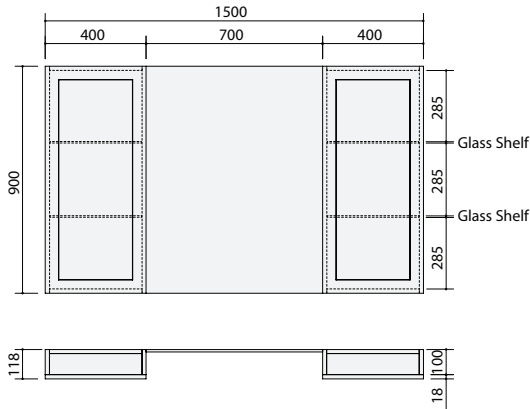

CABINET SPECIFICATIONS

Range: London Mirror

Drawings depict cabinet only. Dotted lines indicate internal cabinet parts.
Gaps inbetween doors and drawers are 2mm. All measurements are in millimetres and are +/- 2mm.

London Mirror 750 - 1 Door

London Mirror 900 - 1 Door

London Mirror 1200 - 2 Door

London Mirror 1500 - 2 Door

Cabinet and Mirror Installed seperatly.
Please refer to Handle Template (found inside the cabinet) for instructions on handle installation