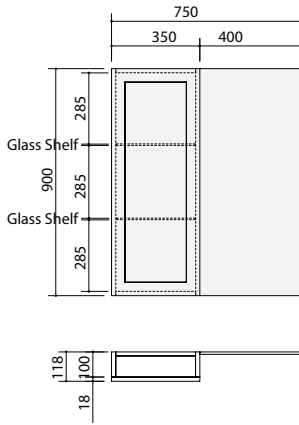

CABINET SPECIFICATIONS

Range: London Mirror

Drawings depict cabinet only. Dotted lines indicate internal cabinet parts.
Gaps inbetween doors and drawers are 2mm. All measurements are in millimetres and are +/- 2mm.

London Mirror 750 - 1 Door

London Mirror 900 - 1 Door

London Mirror 1200 - 2 Door

London Mirror 1500 - 2 Door

Cabinet and Mirror Installed seperatly.
Please refer to Handle Template (found inside the cabinet) for instructions on handle installation