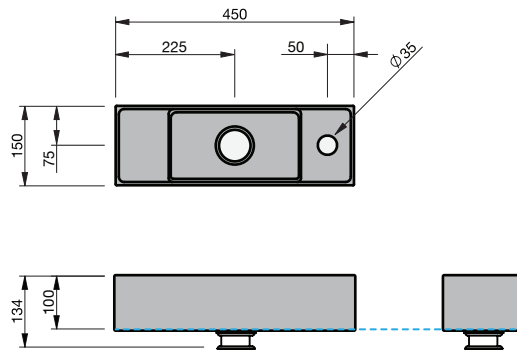

**BASIN SPECIFICATION**  
**Eon - 450**

**Cabinet range** (refer to applicable cabinet data sheet)

SPIN

**Product Features**

Type of basin	Console Basin
Material of basin	Mineral Cast, Cherry Pie®
Capacity of basin	1.3 litre
Overflow Configuration	Overflow supplied
Colour options	White Gloss, White Matte

- The basin must be sealed to the top with an acetic cured silicone sealant.
- Epoxy type sealants must not be used.
- This basin is reversible

INDICATES TOP SURFACE -----

IMPORTANT NOTE: Throughout this guide, dimensions may vary by  $\pm 2$ mm. Please read the installation manual for detailed information on installing the product. St. Michel pursues a policy of continuing improvement in design and manufacturing of its products. The right is therefore reserved to vary specifications without notice. For full installation instructions visit [stmichel.co.nz](http://stmichel.co.nz).