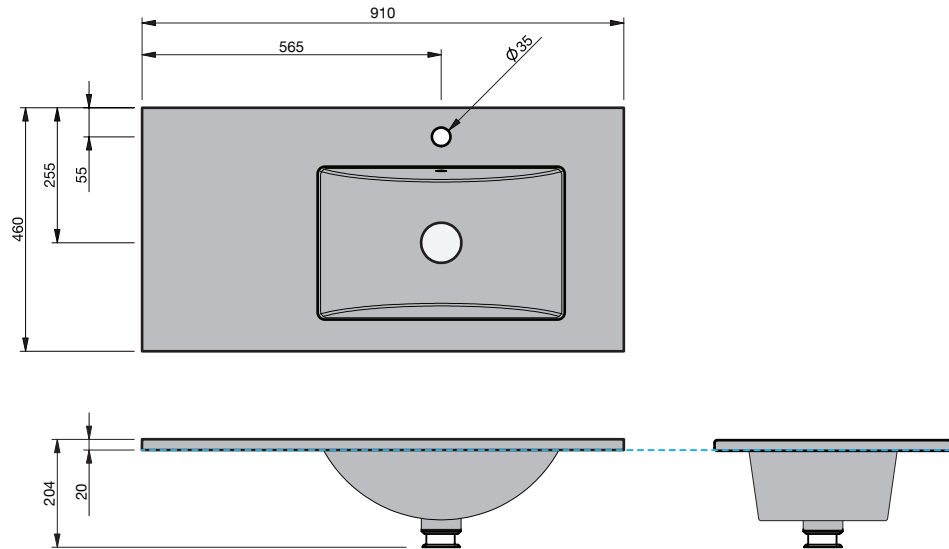

BASIN SPECIFICATION
Rubik - 900 - RH

Cabinet range (refer to applicable cabinet data sheet)

**RIVA
CLASSIC**

Product Features

Type of basin	Console Basin
Material of basin	Ceramic
Capacity of basin	6.5 litre
Overflow Configuration	Overflow provided Max tap flow rate of 15 ltrs / minute
Colour options	White Gloss

- The basin must be sealed to the top with an acetic cured silicone sealant.
- Epoxy type sealants must not be used.
- Due to the manufacturing process of ceramic, dimensions can vary. For critical dimensions, we advise measuring the basin supplied.

INDICATES TOP SURFACE -----

IMPORTANT NOTE: Throughout this guide, dimensions may vary by ± 20 mm. Please read the installation manual for detailed information on installing the product. St. Michel pursues a policy of continuing improvement in design and manufacturing of its products. The right is therefore reserved to vary specifications without notice. For full installation instructions visit stmichel.co.nz.