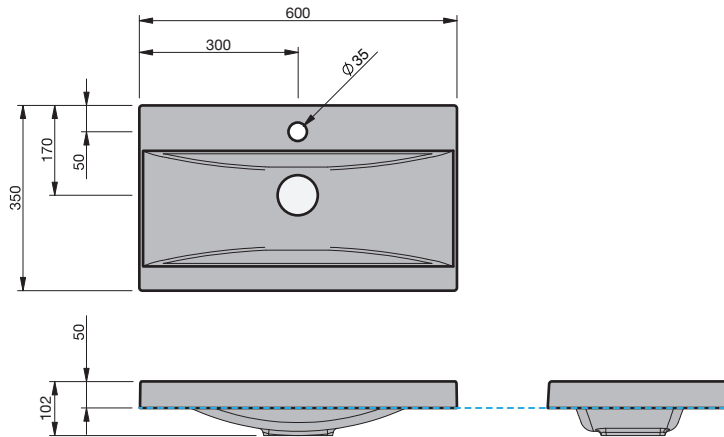

BASIN SPECIFICATION
Selina - 600

Cabinet range (refer to applicable cabinet data sheet)

**CITY
SLIM**

Product Features

Type of basin	Console Basin
Material of basin	Mineral Cast
Capacity of basin	5 litre
Overflow Configuration	Overflow not provided
Colour options	White Gloss

- The basin must be sealed to the top with an acetic cured silicone sealant.
- Epoxy type sealants must not be used.

INDICATES TOP SURFACE -----

IMPORTANT NOTE: Throughout this guide, dimensions may vary by ± 2 mm. Please read the installation manual for detailed information on installing the product. St. Michel pursues a policy of continuing improvement in design and manufacturing of its products. The right is therefore reserved to vary specifications without notice. For full installation instructions visit stmichel.co.nz.