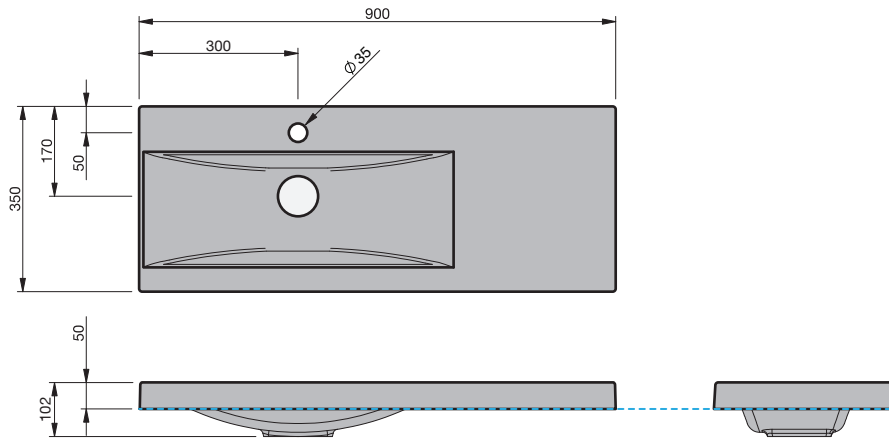

BASIN SPECIFICATION
Selina - 900 - LH

Cabinet range (refer to applicable cabinet data sheet)

**CITY
SLIM**

Product Features

Type of basin	Console Basin
Material of basin	Mineral Cast
Capacity of basin	5 litre
Overflow Configuration	Overflow not provided
Colour options	White Gloss

- The basin must be sealed to the top with an acetic cured silicone sealant.
- Epoxy type sealants must not be used.

INDICATES TOP SURFACE -----

IMPORTANT NOTE: Throughout this guide, dimensions may vary by ± 2 mm. Please read the installation manual for detailed information on installing the product. St. Michel pursues a policy of continuing improvement in design and manufacturing of its products. The right is therefore reserved to vary specifications without notice. For full installation instructions visit stmichel.co.nz.