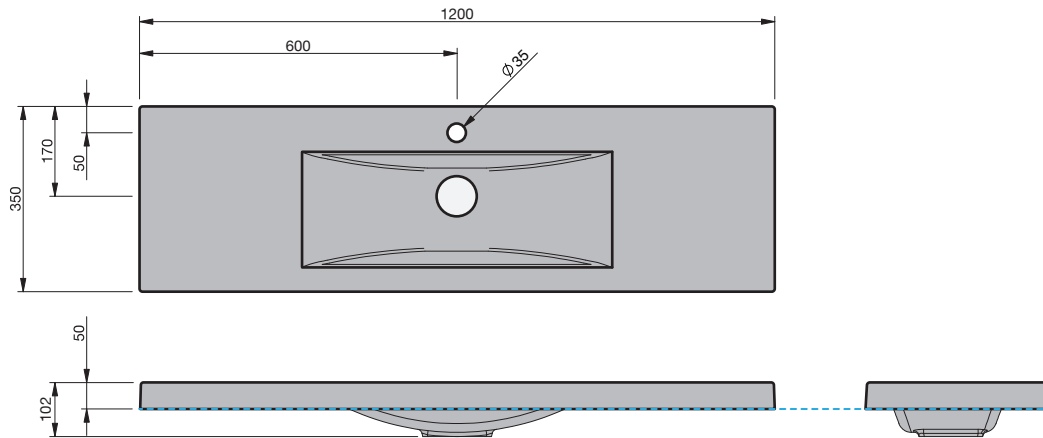

BASIN SPECIFICATION
Selina - 1200

Cabinet range (refer to applicable cabinet data sheet)

**CITY
SLIM**

Product Features

Type of basin	Console Basin
Material of basin	Mineral Cast
Capacity of basin	5 litre
Overflow Configuration	Overflow not provided
Colour options	White Gloss

- The basin must be sealed to the top with an acetic cured silicone sealant.
- Epoxy type sealants must not be used.

INDICATES TOP SURFACE -----

IMPORTANT NOTE: Throughout this guide, dimensions may vary by ± 2 mm. Please read the installation manual for detailed information on installing the product. St. Michel pursues a policy of continuing improvement in design and manufacturing of its products. The right is therefore reserved to vary specifications without notice. For full installation instructions visit stmichel.co.nz.