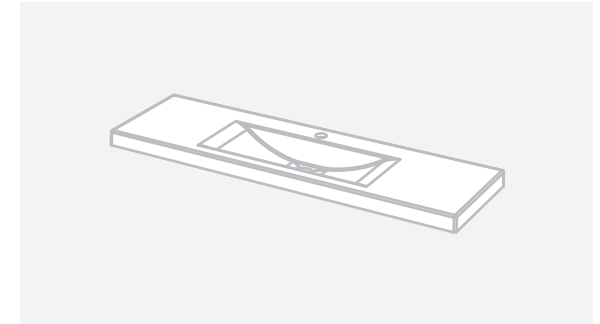

BASIN SPECIFICATION
Selina - 1200

Cabinet range (refer to applicable cabinet data sheet)

**CITY
SLIM**

Product Features

Type of basin	Console Basin
Material of basin	Mineral Cast
Capacity of basin	5 litre
Overflow Configuration	Overflow not provided
Colour options	White Gloss

- The basin must be sealed to the top with an acetic cured silicone sealant.
- Epoxy type sealants must not be used.

INDICATES TOP SURFACE -----

IMPORTANT NOTE: Throughout this guide, dimensions may vary by ± 2 mm. Please read the installation manual for detailed information on installing the product. St. Michel pursues a policy of continuing improvement in design and manufacturing of its products. The right is therefore reserved to vary specifications without notice. For full installation instructions visit stmichel.co.nz.