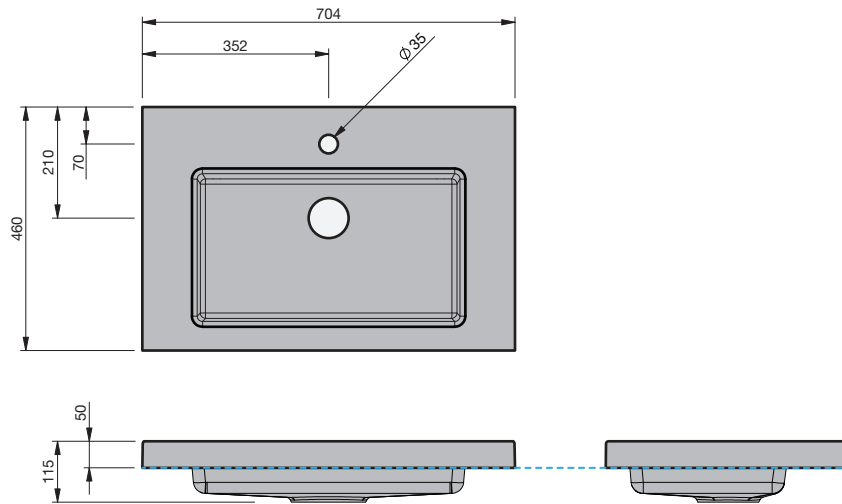

BASIN SPECIFICATION
Sussy - 700

Cabinet range (refer to applicable cabinet data sheet)

CITY

Product Features

Type of basin	Console Basin
Material of basin	Mineral Cast / Cherry Pie®
Capacity of basin	11 litre
Overflow Configuration	Overflow not provided
Colour options	White Gloss / White Matte

- The basin must be sealed to the top with an acetic cured silicone sealant.
- Epoxy type sealants must not be used.

INDICATES TOP SURFACE -----

IMPORTANT NOTE: Throughout this guide, dimensions may vary by ± 2 mm. Please read the installation manual for detailed information on installing the product. St. Michel pursues a policy of continuing improvement in design and manufacturing of its products. The right is therefore reserved to vary specifications without notice. For full installation instructions visit stmichel.co.nz.