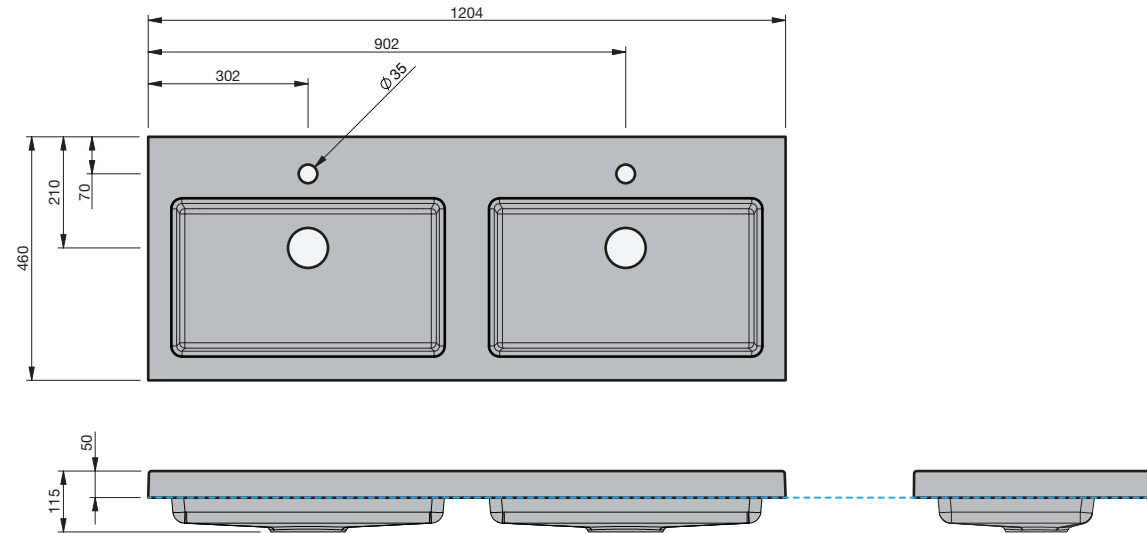

BASIN SPECIFICATION
Sussy - 1200 - Double

Cabinet range (refer to applicable cabinet data sheet)

CITY

Product Features

Type of basin	Console Basin
Material of basin	Mineral Cast
Capacity of basin	11 litre
Overflow Configuration	Overflow not provided
Colour options	White Gloss

- The basin must be sealed to the top with an acetic cured silicone sealant.
- Epoxy type sealants must not be used.

INDICATES TOP SURFACE -----

IMPORTANT NOTE: Throughout this guide, dimensions may vary by ± 2 mm. Please read the installation manual for detailed information on installing the product. St. Michel pursues a policy of continuing improvement in design and manufacturing of its products. The right is therefore reserved to vary specifications without notice. For full installation instructions visit stmichel.co.nz.