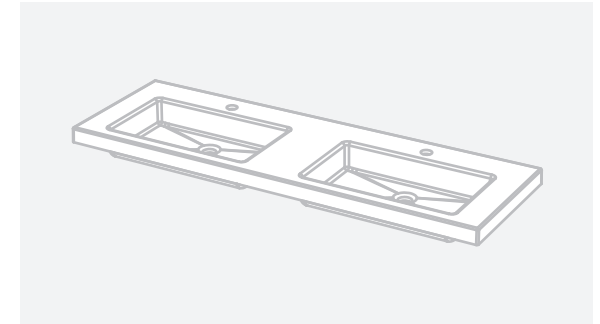

BASIN SPECIFICATION
Sussy - 1400 - Double

Cabinet range (refer to applicable cabinet data sheet)

CITY

Product Features

Type of basin	Console Basin
Material of basin	Mineral Cast
Capacity of basin	11 litre
Overflow Configuration	Overflow not provided
Colour options	White Gloss

- The basin must be sealed to the top with an acetic cured silicone sealant.
- Epoxy type sealants must not be used.

INDICATES TOP SURFACE -----

IMPORTANT NOTE: Throughout this guide, dimensions may vary by ± 2 mm. Please read the installation manual for detailed information on installing the product. St. Michel pursues a policy of continuing improvement in design and manufacturing of its products. The right is therefore reserved to vary specifications without notice. For full installation instructions visit stmichel.co.nz.