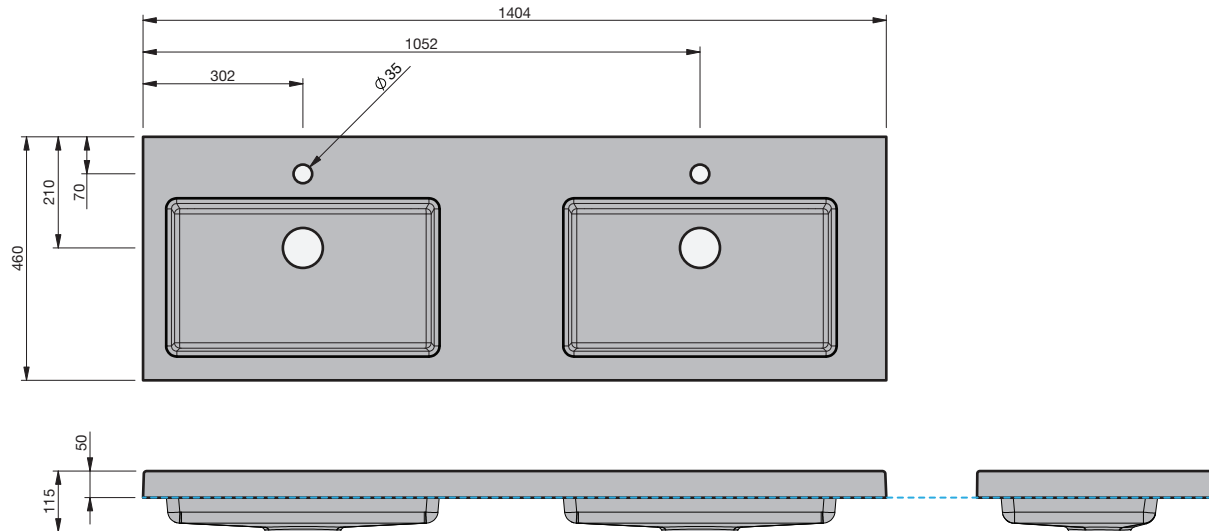

BASIN SPECIFICATION
Sussy - 1400 - Double

Cabinet range (refer to applicable cabinet data sheet)

CITY

Product Features

Type of basin	Console Basin
Material of basin	Mineral Cast
Capacity of basin	11 litre
Overflow Configuration	Overflow not provided
Colour options	White Gloss

- The basin must be sealed to the top with an acetic cured silicone sealant.
- Epoxy type sealants must not be used.

INDICATES TOP SURFACE -----

IMPORTANT NOTE: Throughout this guide, dimensions may vary by ± 2 mm. Please read the installation manual for detailed information on installing the product. St. Michel pursues a policy of continuing improvement in design and manufacturing of its products. The right is therefore reserved to vary specifications without notice. For full installation instructions visit stmichel.co.nz.