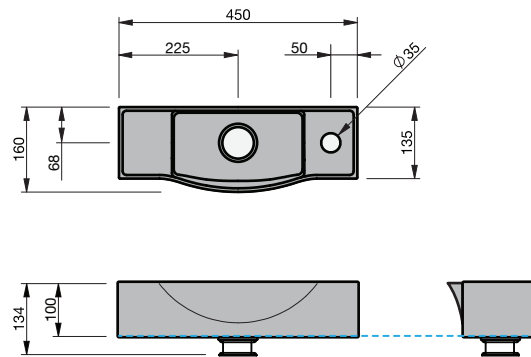

**BASIN SPECIFICATION**  
**Halo - 450 - RH**

**Cabinet range** (refer to applicable cabinet data sheet)

**SWING**

**Product Features**

Type of basin	Console basin
Material of basin	Mineral Cast
Capacity of basin	1.0 litre
Overflow Configuration	Overflow supplied
Colour options	White Gloss

- The basin must be sealed to the top with an acetic cured silicone sealant.
- Epoxy type sealants must not be used.

**INDICATES TOP SURFACE** -----

**IMPORTANT NOTE:** Throughout this guide, dimensions may vary by  $\pm 2$ mm. Please read the installation manual for detailed information on installing the product. St. Michel pursues a policy of continuing improvement in design and manufacturing of its products. The right is therefore reserved to vary specifications without notice. For full installation instructions visit [stmichel.co.nz](http://stmichel.co.nz).