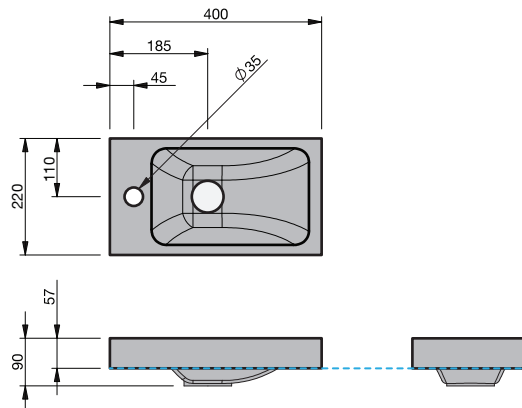

BASIN SPECIFICATION

Ida - 400

Cabinet range (refer to applicable cabinet data sheet)

CITY

BELLA

Product Features

Type of basin	Console
Material of basin	Mineral Cast
Capacity of basin	2 litre
Overflow Configuration	Overflow not provided
Colour options	White Gloss

- The basin must be sealed to the top with an acetic cured silicone sealant.
- Epoxy type sealants must not be used.

INDICATES TOP SURFACE -----

IMPORTANT NOTE: Throughout this guide, dimensions may vary by ± 2 mm. Please read the installation manual for detailed information on installing the product. St. Michel pursues a policy of continuing improvement in design and manufacturing of its products. The right is therefore reserved to vary specifications without notice. For full installation instructions visit stmichel.co.nz.