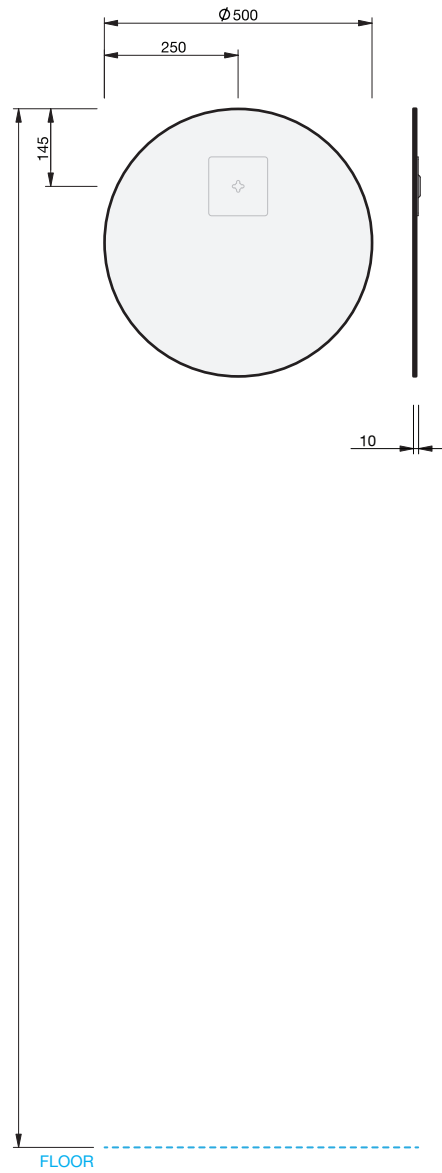

MIRROR SPECIFICATION
Solo Simple - 500 - Round

INDICATES PLUMBING -----

INDICATES TOP SURFACE -----

IMPORTANT NOTE: Throughout this guide, dimensions may vary by ± 5 mm. Please read the installation manual for detailed information on installing the product. St. Michel pursues a policy of continuing improvement in design and manufacturing of its products. The right is therefore reserved to vary specifications without notice. For full installation instructions visit stmichel.co.nz.