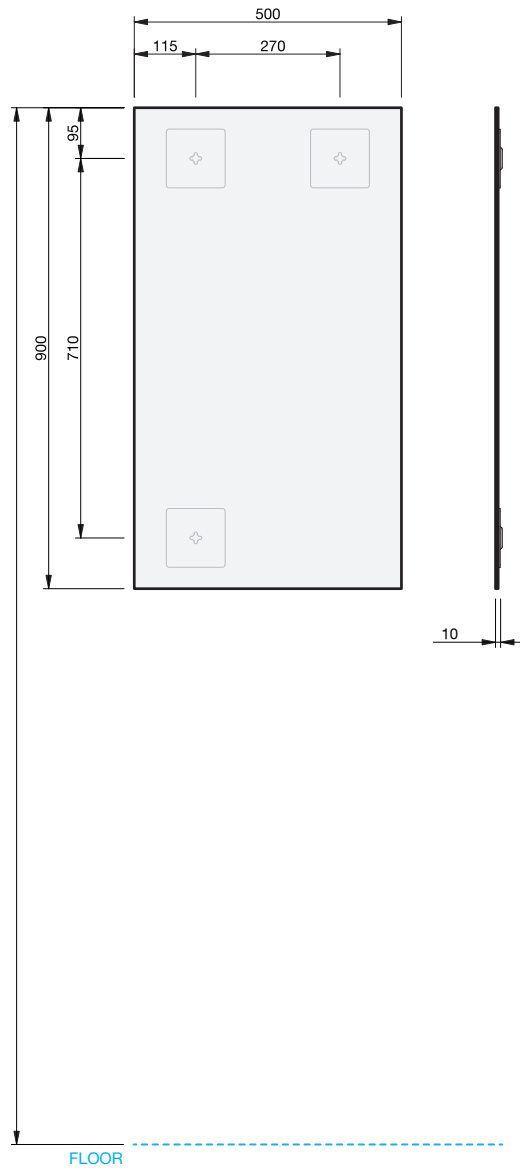

MIRROR SPECIFICATION
Solo Simple - 500 - Square

INDICATES PLUMBING -----

INDICATES TOP SURFACE -----

IMPORTANT NOTE: Throughout this guide, dimensions may vary by ± 5 mm. Please read the installation manual for detailed information on installing the product. St. Michel pursues a policy of continuing improvement in design and manufacturing of its products. The right is therefore reserved to vary specifications without notice. For full installation instructions visit stmichel.co.nz.