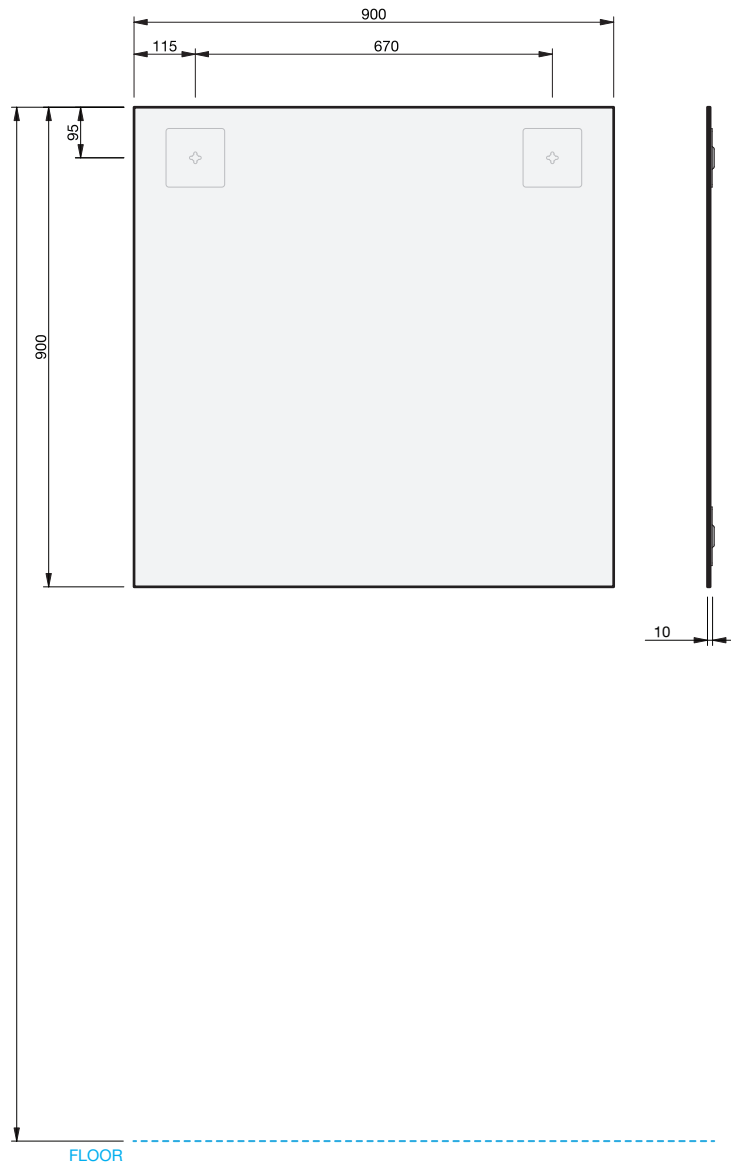

MIRROR SPECIFICATION
Solo Simple - 900 - Square

INDICATES PLUMBING - - - - -

INDICATES TOP SURFACE - - - - -

IMPORTANT NOTE: Throughout this guide, dimensions may vary by ± 5 mm. Please read the installation manual for detailed information on installing the product. St. Michel pursues a policy of continuing improvement in design and manufacturing of its products. The right is therefore reserved to vary specifications without notice. For full installation instructions visit stmichel.co.nz.