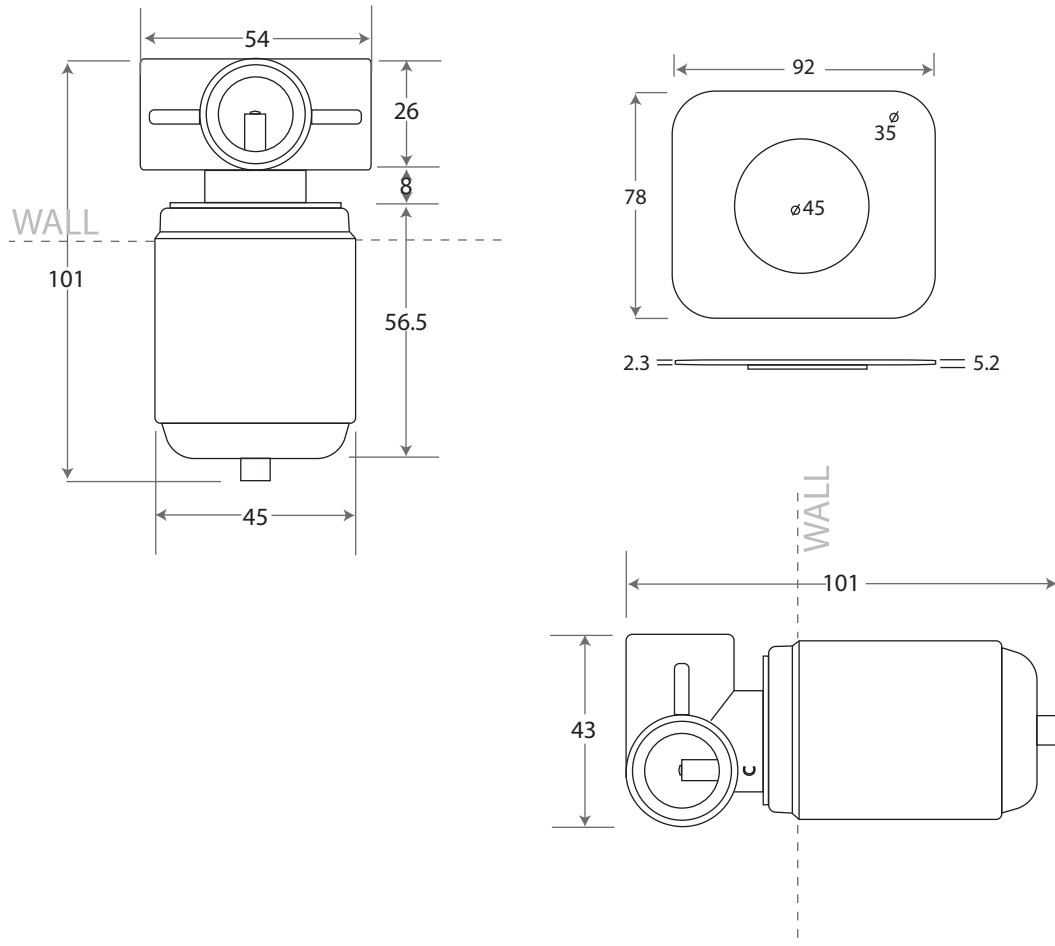

SPECIFICATIONS

COSMOPOLITAN WALL MIXER

Part A

Part B