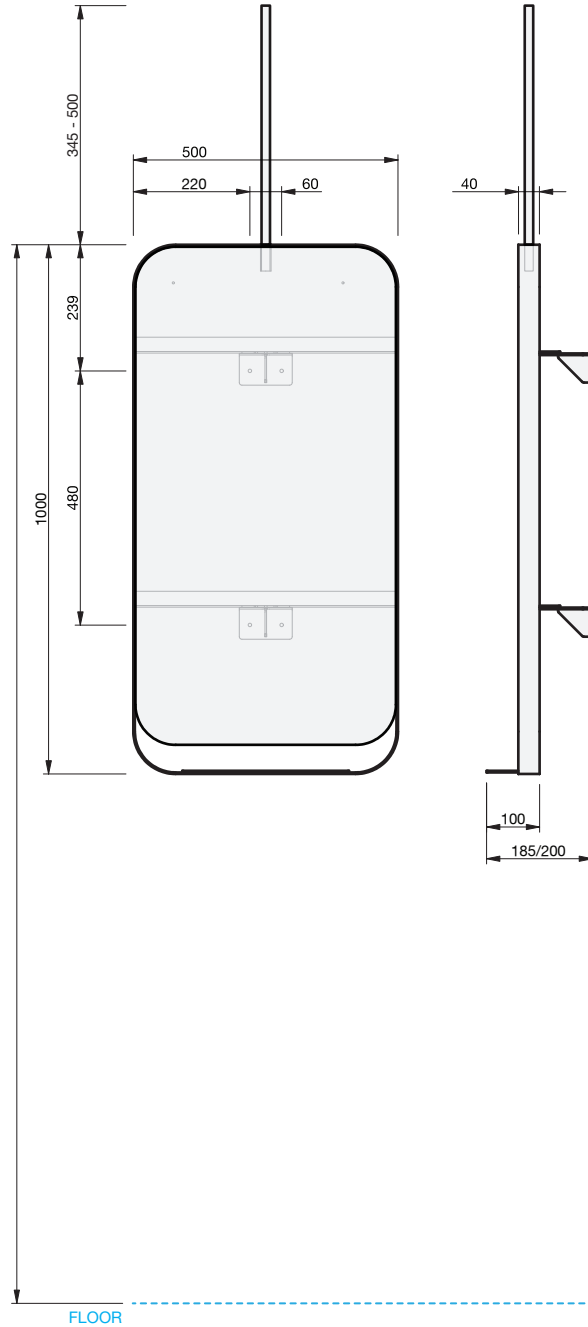

MIRROR SPECIFICATION
Allegra Mirror

- Pole is decorative only, non-supporting. Installation optional.
- Pole height is adjustable
- Two mounting options supplied: fixed bracket or swivel bracket.

INDICATES FLOOR -----

IMPORTANT NOTE: Throughout this guide, dimensions may vary by ± 2 mm. Please read the installation manual for detailed information on installing the product. St. Michel pursues a policy of continuing improvement in design and manufacturing of its products. The right is therefore reserved to vary specifications without notice. For full installation instructions visit stmichel.co.nz.