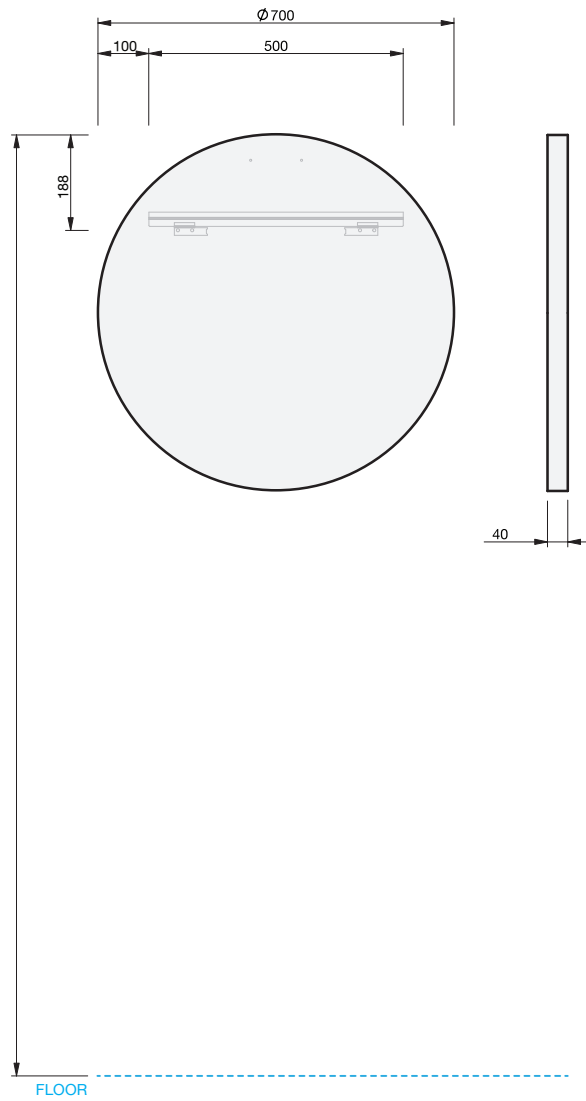

MIRROR SPECIFICATION
Alora Mirror

COPPER
FREE

INDICATES FLOOR -----

IMPORTANT NOTE: Throughout this guide, dimensions may vary by $\pm 2\text{mm}$. Please read the installation manual for detailed information on installing the product. St. Michel pursues a policy of continuing improvement in design and manufacturing of its products. The right is therefore reserved to vary specifications without notice. For full installation instructions visit stmichel.co.nz.