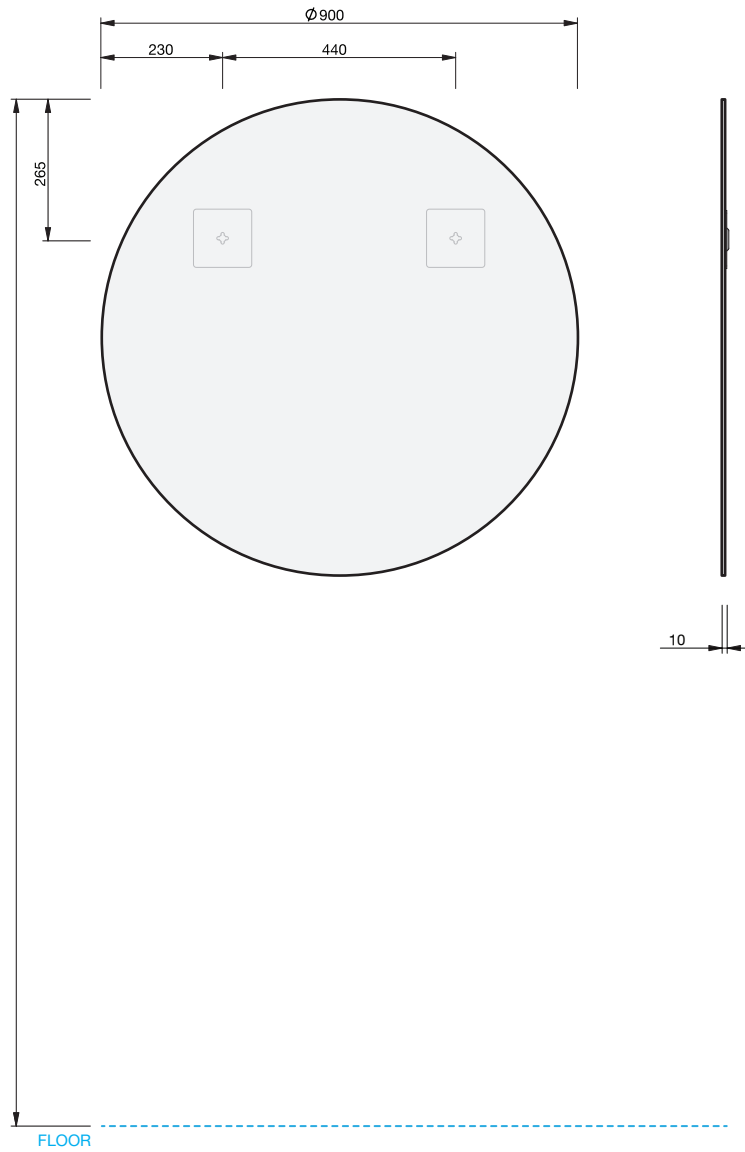

MIRROR SPECIFICATION  
Solo Simple - 900 - Round

INDICATES PLUMBING -----

INDICATES TOP SURFACE -----

IMPORTANT NOTE: Throughout this guide, dimensions may vary by  $\pm 5$ mm. Please read the installation manual for detailed information on installing the product. St. Michel pursues a policy of continuing improvement in design and manufacturing of its products. The right is therefore reserved to vary specifications without notice. For full installation instructions visit [stmichel.co.nz](http://stmichel.co.nz).