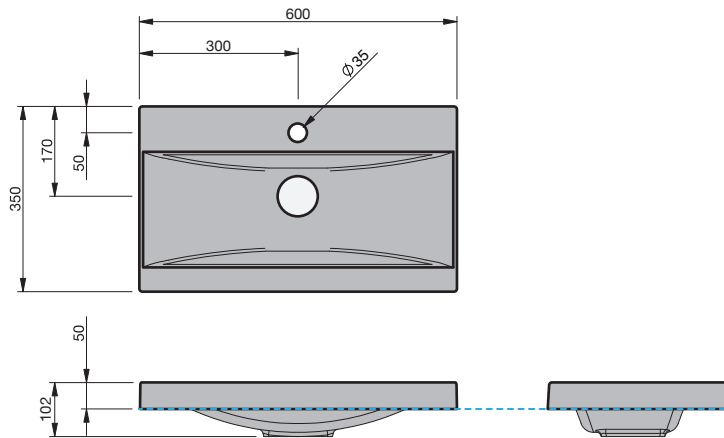

**BASIN SPECIFICATION**  
**Selina - 600**

**Cabinet range** (refer to applicable cabinet data sheet)

**CITY 35**

**Product Features**

Type of basin	Console Basin
Material of basin	Mineral Cast
Capacity of basin	5 litre
Overflow Configuration	Overflow not provided
Colour options	White Gloss

- The basin must be sealed to the top with an acetic cured silicone sealant.
- Epoxy type sealants must not be used.

**INDICATES TOP SURFACE** -----

**IMPORTANT NOTE:** Throughout this guide, dimensions may vary by  $\pm 2$ mm. Please read the installation manual for detailed information on installing the product. St. Michel pursues a policy of continuing improvement in design and manufacturing of its products. The right is therefore reserved to vary specifications without notice. For full installation instructions visit [stmichel.co.nz](http://stmichel.co.nz).