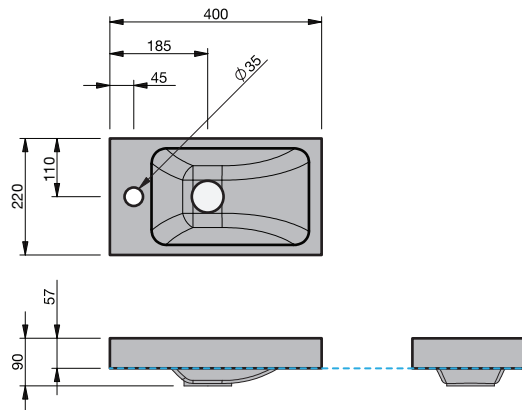

BASIN SPECIFICATION

Ida - 400

Cabinet range (refer to applicable cabinet data sheet)

CITY 22

BELLA

Product Features

Type of basin	Console
Material of basin	Mineral Cast
Capacity of basin	2 litre
Overflow Configuration	Overflow not provided
Colour options	White Gloss

- The basin must be sealed to the top with an acetic cured silicone sealant.
- Epoxy type sealants must not be used.

INDICATES TOP SURFACE -----

IMPORTANT NOTE: Throughout this guide, dimensions may vary by ± 2 mm. Please read the installation manual for detailed information on installing the product. St. Michel pursues a policy of continuing improvement in design and manufacturing of its products. The right is therefore reserved to vary specifications without notice. For full installation instructions visit stmichel.co.nz.