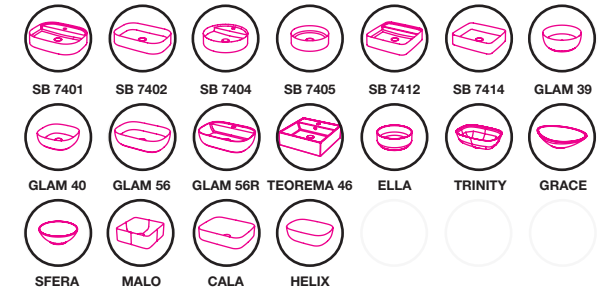

**Basin range** (refer to applicable basin specifications & top specifications)

- Drawings depict cabinet only.
- Box Trap & Space Saver Kit supplied with vanity. Refer to applicable specification sheet.
- Onda Storage Type B supplied with vanity.

30 YEARS

AQUAEDGE

SOFT CLOSE

ONDA STORAGE

INDICATES PLUMBING ZONE -----

INDICATES FLOOR SURFACE -----

**IMPORTANT NOTE:** Throughout this guide, dimensions may vary by  $\pm 2$ mm. Please read the installation manual for detailed information on installing the product. St. Michel pursues a policy of continuing improvement in design and manufacturing of its products. The right is therefore reserved to vary specifications without notice. For full installation instructions visit [stmichel.co.nz](http://stmichel.co.nz).