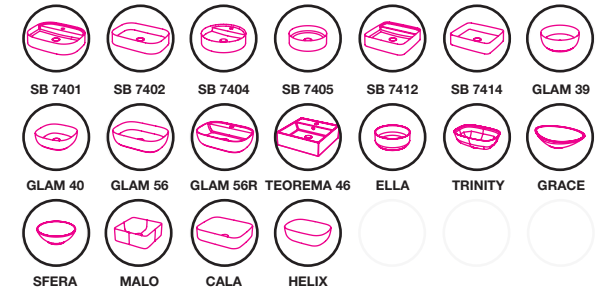

Basin range (refer to applicable basin specifications & top specifications)

- Drawings depict cabinet only.
- Cabinet is supplied as 2 modules.
- Box Trap & Space Saver Kit supplied with vanity. Refer to applicable specification sheet.
- Onda Storage Type B supplied with vanity.
- Brabantia 3L Bin supplied inside vanity.

30 YEARS

AQUAEDGE

SOFT CLOSE

ONDA STORAGE

MODULAR CABINET

INDICATES PLUMBING ZONE -----

INDICATES FLOOR SURFACE -----

IMPORTANT NOTE: Throughout this guide, dimensions may vary by ± 2 mm. Please read the installation manual for detailed information on installing the product. St. Michel pursues a policy of continuing improvement in design and manufacturing of its products. The right is therefore reserved to vary specifications without notice. For full installation instructions visit stmichel.co.nz.