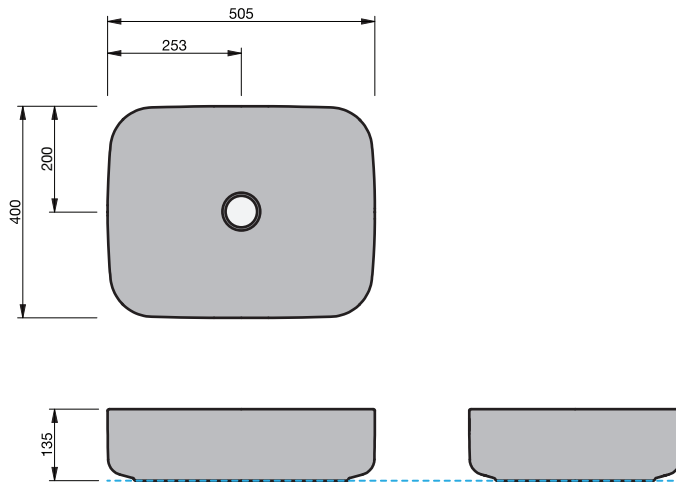

BASIN SPECIFICATION

Cala

Cabinet range (refer to applicable cabinet specifications)

CITY 50

Product Features

Type of basin	Vessel
Material of basin	Ceramic
Capacity of basin	16.0 litre
Overflow Configuration	No Overflow
Colour options	White Gloss

- The basin must be sealed to the top with an acetic cured silicone sealant.
- Epoxy type sealants must not be used.

INDICATES TOP SURFACE -----

IMPORTANT NOTE: Throughout this guide, dimensions may vary by ± 2 mm. Please read the installation manual for detailed information on installing the product. St. Michel pursues a policy of continuing improvement in design and manufacturing of its products. The right is therefore reserved to vary specifications without notice. For full installation instructions visit stmichel.co.nz.