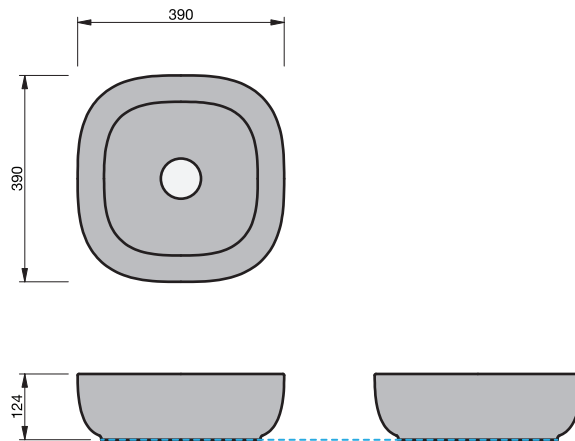

BASIN SPECIFICATION

Glam 40

Cabinet range (refer to applicable cabinet specifications)

CITY 50

Product Features

Type of basin	Vessel
Material of basin	Ceramic
Capacity of basin	12.5 litre
Overflow Configuration	No Overflow
Colour options	White Gloss

- The basin must be sealed to the top with an acetic cured silicone sealant.
- Epoxy type sealants must not be used.

INDICATES TOP SURFACE -----

IMPORTANT NOTE: Throughout this guide, dimensions may vary by ± 2 mm. Please read the installation manual for detailed information on installing the product. St. Michel pursues a policy of continuing improvement in design and manufacturing of its products. The right is therefore reserved to vary specifications without notice. For full installation instructions visit stmichel.co.nz.