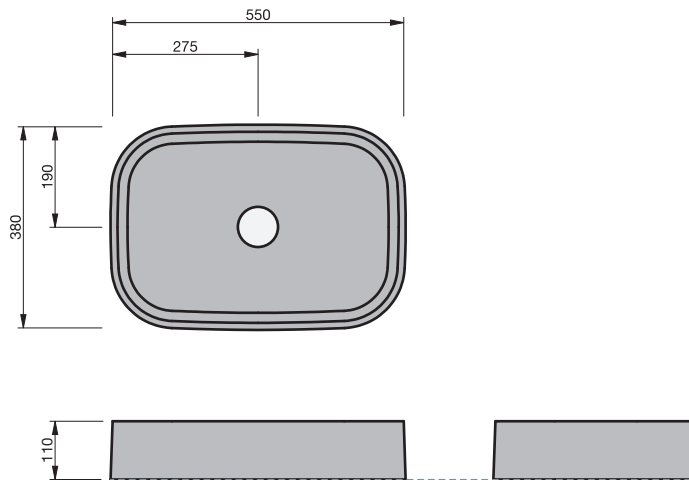

BASIN SPECIFICATION

smartB 7402

Cabinet range (refer to applicable cabinet specifications)

CITY 50

Product Features

Type of basin	Vessel
Material of basin	Ceramic
Capacity of basin	12.0 litre
Overflow Configuration	No Overflow
Colour options	Gloss White, Dusky Matte Black

- The basin must be sealed to the top with an acetic cured silicone sealant.
- Epoxy type sealants must not be used.

INDICATES TOP SURFACE -----

IMPORTANT NOTE: Throughout this guide, dimensions may vary by ± 2 mm. Please read the installation manual for detailed information on installing the product. St. Michel pursues a policy of continuing improvement in design and manufacturing of its products. The right is therefore reserved to vary specifications without notice. For full installation instructions visit stmichel.co.nz.