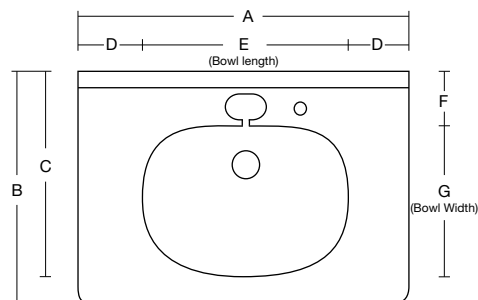

## LINEA BASIN ACRYLIC CONSOLE BASIN

Linea							
Description	A	B	C	D	E	F	G
Linea	600	400	350	110	400	90	270
White Only - 1 or 2 Tap Holes							

Standard Tap Size	35 mm
Standard Waste Size	32 mm
Basin Depth	140 mm
Depth to Overflow	N/A

All dimensions are in millimetres nominal. 06/12