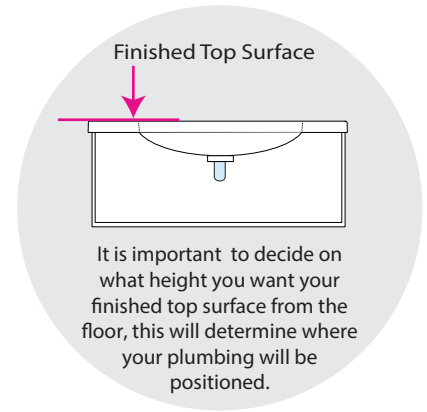

PLUMBING POSITIONS

Vanity Range Basin

Casa
Corinne - Mineral Cast

- We suggest that you install your Wall hung vanity between 830-950mm high to the finished top surface. Floor mounted vanities have set heights
- For internal division positions - please refer to cabinet specifications
- Note: Waste outlet positioned for standard chrome bottletrap and pop up basin waste.
- Illustrations are representations and not to scale

***Floor mounted vanities will have a finished top surface height of : 830mm**

Floor Standing vanites can also be plumbed through the floor