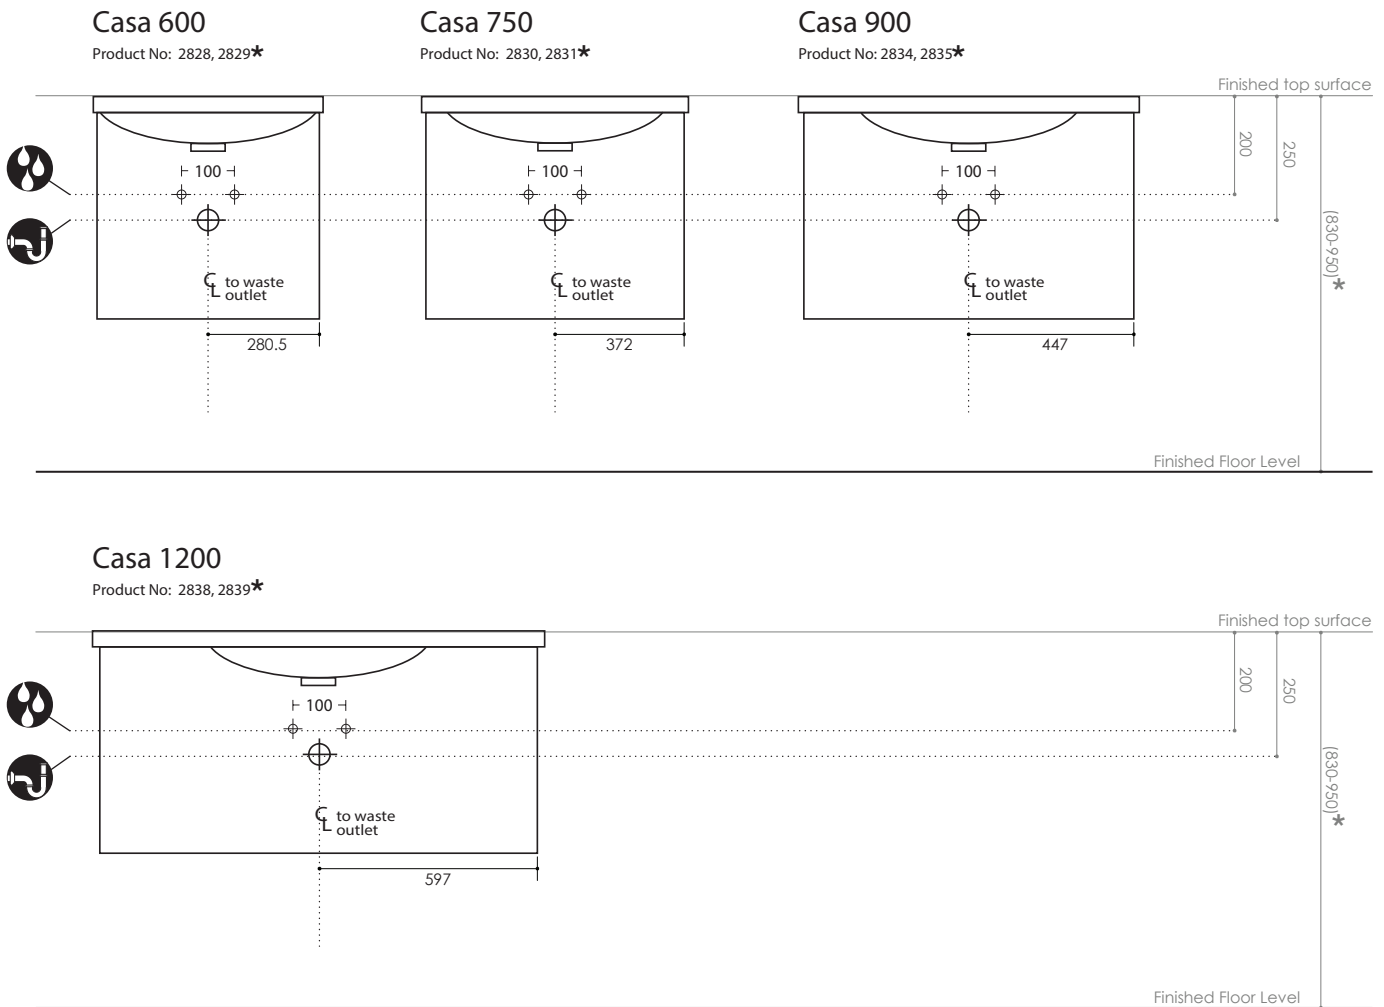

PLUMBING POSITIONS

Vanity Range Basin

Casa
Corinne - Mineral Cast

- We suggest that you install your Wall hung vanity between 830-950mm high to the finished top surface. Floor mounted vanities have set heights
- For internal division positions - please refer to cabinet specifications
- Note: Waste outlet positioned for standard chrome bottletrap and pop up basin waste.
- Illustrations are representations and not to scale

***Floor mounted vanities will have a finished top surface height of : 830mm**

Floor Standing vanites can also be plumbed through the floor