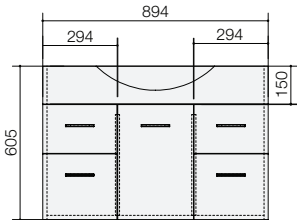

CABINET SPECIFICATIONS

Vanity Range: Casa

Basin: Corinne

Drawings depict cabinet only. Dotted lines indicate internal cabinet parts.
Gaps inbetween doors and drawers are 2mm. All measurements are in millimetres and are +/- 2mm.

Casa 600 Wall

Casa 600 Floor

Casa 750 Wall

Casa 750 Floor

Casa 900 Wall

Casa 900 Floor

Casa 1200 Wall

Casa 1200 Floor

End View - 600 model

End View - 750, 900, 1200 model

Drawer Detail

St Michel pursues a policy of continuing improvement in design and manufacturing of its products.
The right is therefore reserved to vary specifications without notice | Revised 10/2021