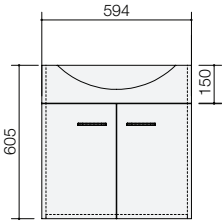

CABINET SPECIFICATIONS

Vanity Range: Casa

Basin: Corinne

Drawings depict cabinet only. Dotted lines indicate internal cabinet parts.
Gaps inbetween doors and drawers are 2mm. All measurements are in millimetres and are +/- 2mm.

Casa 600 Wall

Casa 600 Floor

Casa 750 Wall

Casa 750 Floor

Casa 900 Wall

Casa 900 Floor

Casa 1200 Wall

Casa 1200 Floor

End View - 600 model

End View - 750, 900, 1200 model

Drawer Detail

St Michel pursues a policy of continuing improvement in design and manufacturing of its products.
The right is therefore reserved to vary specifications without notice | Revised 10/2021