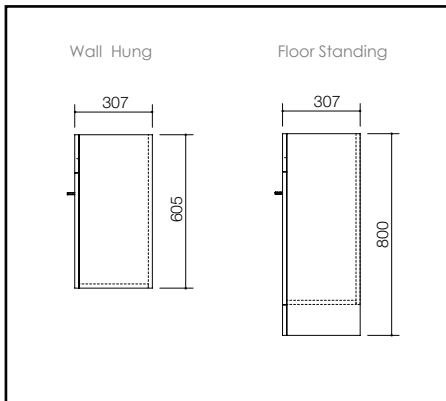

CABINET SPECIFICATIONS

Vanity Range: Casa

Basin: Corinne

Drawings depict cabinet only. Dotted lines indicate internal cabinet parts.
Gaps inbetween doors and drawers are 2mm. All measurements are in millimetres and are +/- 2mm.

Casa 600 Wall

Casa 600 Floor

Casa 750 Wall

Casa 750 Floor

Casa 900 Wall

Casa 900 Floor

Casa 1200 Wall

Casa 1200 Floor

End View - 600 model

End View - 750, 900, 1200 model

Drawer Detail

St Michel pursues a policy of continuing improvement in design and manufacturing of its products.
The right is therefore reserved to vary specifications without notice | Revised 10/2021