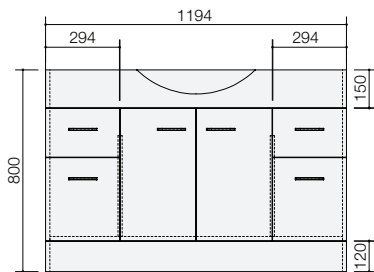

CABINET SPECIFICATIONS

Vanity Range: Casa

Basin: Corinne

Drawings depict cabinet only. Dotted lines indicate internal cabinet parts.
Gaps inbetween doors and drawers are 2mm. All measurements are in millimetres and are +/- 2mm.

Casa 600 Wall

Casa 600 Floor

Casa 750 Wall

Casa 750 Floor

Casa 900 Wall

Casa 900 Floor

Casa 1200 Wall

Casa 1200 Floor

End View - 600 model

End View - 750, 900, 1200 model

Drawer Detail

St Michel pursues a policy of continuing improvement in design and manufacturing of its products.
The right is therefore reserved to vary specifications without notice | Revised 10/2021