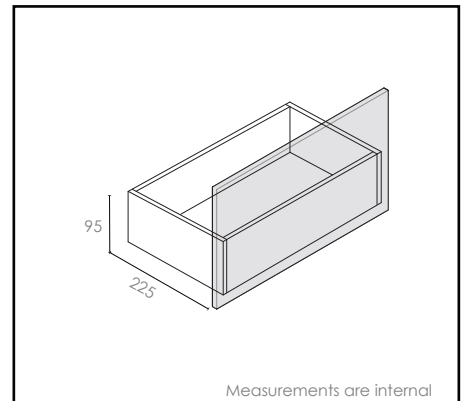

CABINET SPECIFICATIONS

Vanity Range: Casa

Basin: Corinne

Drawings depict cabinet only. Dotted lines indicate internal cabinet parts.
Gaps inbetween doors and drawers are 2mm. All measurements are in millimetres and are +/- 2mm.

End View - 600 model

End View - 750, 900, 1200 model

Drawer Detail

St Michel pursues a policy of continuing improvement in design and manufacturing of its products.
The right is therefore reserved to vary specifications without notice | Revised 10/2021