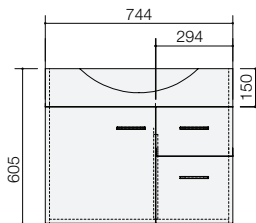

CABINET SPECIFICATIONS

Vanity Range: Casa

Basin: Corinne

Drawings depict cabinet only. Dotted lines indicate internal cabinet parts.
Gaps inbetween doors and drawers are 2mm. All measurements are in millimetres and are +/- 2mm.

Casa 600 Wall

Casa 600 Floor

Casa 750 Wall

Casa 750 Floor

Casa 900 Wall

Casa 900 Floor

Casa 1200 Wall

Casa 1200 Floor

End View - 600 model

End View - 750, 900, 1200 model

Drawer Detail

St Michel pursues a policy of continuing improvement in design and manufacturing of its products.
The right is therefore reserved to vary specifications without notice | Revised 10/2021