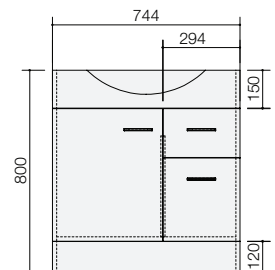

CABINET SPECIFICATIONS

Vanity Range: Casa

Basin: Corinne

Drawings depict cabinet only. Dotted lines indicate internal cabinet parts.
Gaps inbetween doors and drawers are 2mm. All measurements are in millimetres and are +/- 2mm.

Casa 600 Wall

Casa 600 Floor

Casa 750 Wall

Casa 750 Floor

Casa 900 Wall

Casa 900 Floor

Casa 1200 Wall

Casa 1200 Floor

End View - 600 model

End View - 750, 900, 1200 model

Drawer Detail

St Michel pursues a policy of continuing improvement in design and manufacturing of its products.
The right is therefore reserved to vary specifications without notice | Revised 10/2021