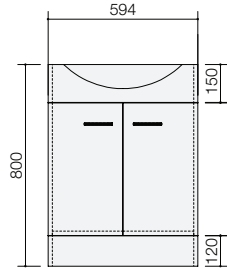

CABINET SPECIFICATIONS

Vanity Range: Casa

Basin: Corinne

Drawings depict cabinet only. Dotted lines indicate internal cabinet parts.
Gaps inbetween doors and drawers are 2mm. All measurements are in millimetres and are +/- 2mm.

Casa 600 Wall

Casa 600 Floor

Casa 750 Wall

Casa 750 Floor

Casa 900 Wall

Casa 900 Floor

Casa 1200 Wall

Casa 1200 Floor

End View - 600 model

End View - 750, 900, 1200 model

Drawer Detail

St Michel pursues a policy of continuing improvement in design and manufacturing of its products.
The right is therefore reserved to vary specifications without notice | Revised 10/2021