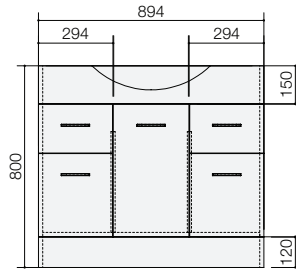

CABINET SPECIFICATIONS

Vanity Range: Casa

Basin: Corinne

Drawings depict cabinet only. Dotted lines indicate internal cabinet parts.
Gaps inbetween doors and drawers are 2mm. All measurements are in millimetres and are +/- 2mm.

Casa 600 Wall

Casa 600 Floor

Casa 750 Wall

Casa 750 Floor

Casa 900 Wall

Casa 900 Floor

Casa 1200 Wall

Casa 1200 Floor

End View - 600 model

End View - 750, 900, 1200 model

Drawer Detail

St Michel pursues a policy of continuing improvement in design and manufacturing of its products.
The right is therefore reserved to vary specifications without notice | Revised 10/2021