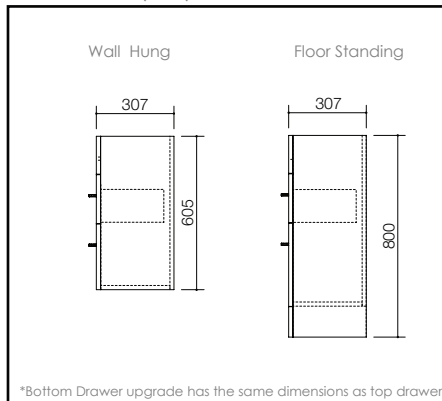

CABINET SPECIFICATIONS

Vanity Range: Casa

Basin: Corinne

Drawings depict cabinet only. Dotted lines indicate internal cabinet parts.
Gaps inbetween doors and drawers are 2mm. All measurements are in millimetres and are +/- 2mm.

Casa 600 Wall

Casa 600 Floor

Casa 750 Wall

Casa 750 Floor

Casa 900 Wall

Casa 900 Floor

Casa 1200 Wall

Casa 1200 Floor

End View - 600 model

End View - 750, 900, 1200 model

Drawer Detail

St Michel pursues a policy of continuing improvement in design and manufacturing of its products.
The right is therefore reserved to vary specifications without notice | Revised 10/2021