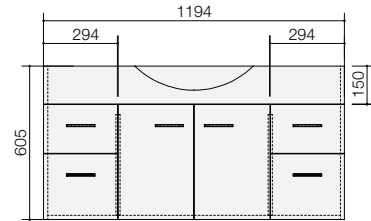

CABINET SPECIFICATIONS

Vanity Range: Casa

Basin: Corinne

Drawings depict cabinet only. Dotted lines indicate internal cabinet parts.
Gaps inbetween doors and drawers are 2mm. All measurements are in millimetres and are +/- 2mm.

Casa 600 Wall

Casa 600 Floor

Casa 750 Wall

Casa 750 Floor

Casa 900 Wall

Casa 900 Floor

Casa 1200 Wall

Casa 1200 Floor

End View - 600 model

End View - 750, 900, 1200 model

Drawer Detail

St Michel pursues a policy of continuing improvement in design and manufacturing of its products.
The right is therefore reserved to vary specifications without notice | Revised 10/2021