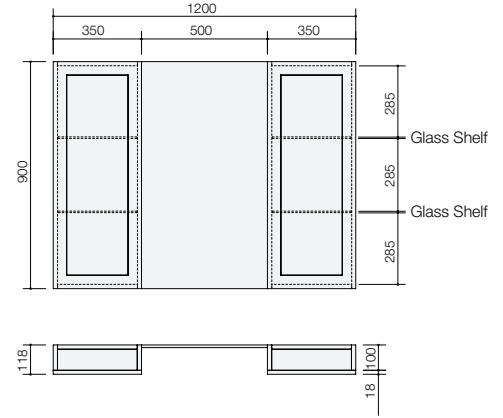

## Range: London Mirror

Drawings depict cabinet only. Dotted lines indicate internal cabinet parts.  
Gaps inbetween doors and drawers are 2mm. All measurements are in millimetres and are +/- 2mm.

London Mirror 750 - 1 Door

London Mirror 900 - 1 Door

London Mirror 1200 - 2 Door

London Mirror 1500 - 2 Door

London Mirror 1800 - 2 Door

Cabinet and Mirror Installed separately.  
Please refer to Handle Template (found inside the cabinet) for instructions on handle installation