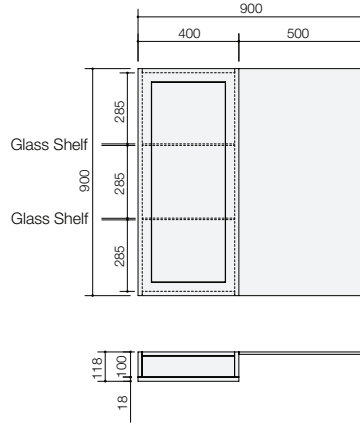

# CABINET SPECIFICATIONS

## Range: London Mirror

Drawings depict cabinet only. Dotted lines indicate internal cabinet parts.  
Gaps inbetween doors and drawers are 2mm. All measurements are in millimetres and are +/- 2mm.

London Mirror 750 - 1 Door

London Mirror 900 - 1 Door

London Mirror 1200 - 2 Door

London Mirror 1500 - 2 Door

London Mirror 1800 - 2 Door

Cabinet and Mirror Installed separately.  
Please refer to Handle Template (found inside the cabinet) for instructions on handle installation