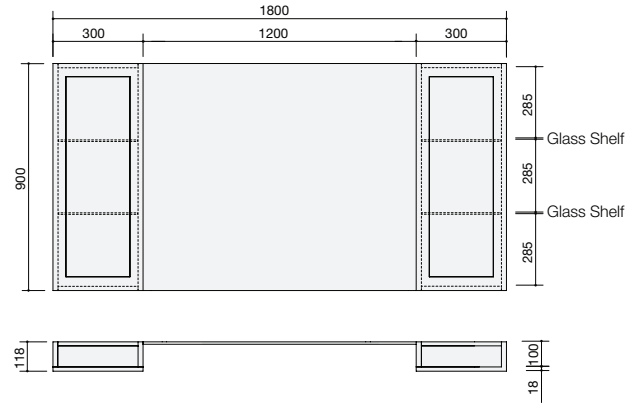

## Range: London Mirror

Drawings depict cabinet only. Dotted lines indicate internal cabinet parts.  
Gaps inbetween doors and drawers are 2mm. All measurements are in millimetres and are +/- 2mm.

London Mirror 750 - 1 Door

London Mirror 900 - 1 Door

London Mirror 1200 - 2 Door

London Mirror 1500 - 2 Door

London Mirror 1800 - 2 Door

Cabinet and Mirror Installed separately.  
Please refer to Handle Template (found inside the cabinet) for instructions on handle installation