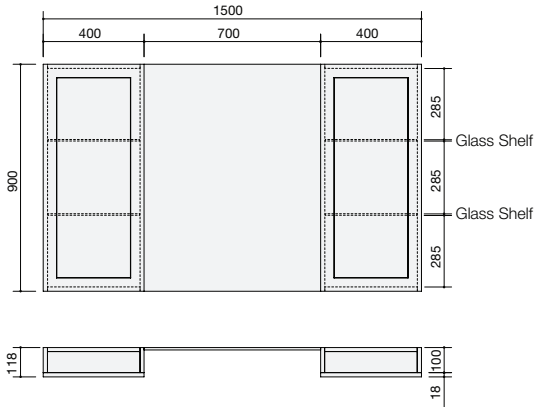

## Range: London Mirror

Drawings depict cabinet only. Dotted lines indicate internal cabinet parts.  
Gaps inbetween doors and drawers are 2mm. All measurements are in millimetres and are +/- 2mm.

London Mirror 750 - 1 Door

London Mirror 900 - 1 Door

London Mirror 1200 - 2 Door

London Mirror 1500 - 2 Door

London Mirror 1800 - 2 Door

Cabinet and Mirror Installed separately.  
Please refer to Handle Template (found inside the cabinet) for instructions on handle installation