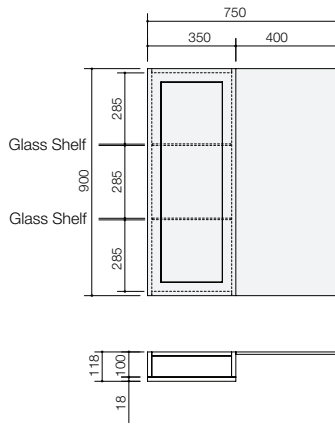

# CABINET SPECIFICATIONS

## Range: London Mirror

Drawings depict cabinet only. Dotted lines indicate internal cabinet parts.  
Gaps inbetween doors and drawers are 2mm. All measurements are in millimetres and are +/- 2mm.

London Mirror 750 - 1 Door

London Mirror 900 - 1 Door

London Mirror 1200 - 2 Door

London Mirror 1500 - 2 Door

London Mirror 1800 - 2 Door

Cabinet and Mirror Installed separately.  
Please refer to Handle Template (found inside the cabinet) for instructions on handle installation