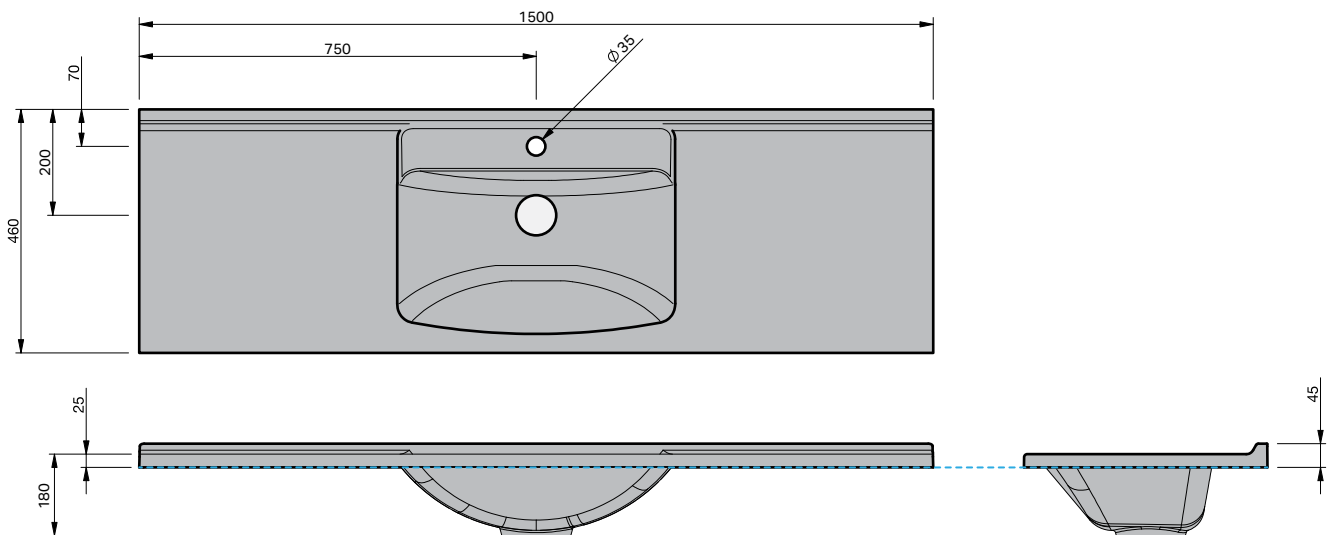

Palo 1500

BASIN SPECIFICATION

Product Features

Product Code	04401
Type of basin	Console
Material of basin	Mineral Cast
Capacity of basin	6 litre
Overflow Configuration	Overflow not supplied
Colour options	White Gloss

- The basin must be sealed to the top with an acetic cured silicone sealant.
- Epoxy type sealants must not be used.

INDICATES TOP SURFACE -----

IMPORTANT NOTE: Throughout this guide, dimensions may vary by ± 5 mm. Please read the installation manual for detailed information on installing the product. St. Michel pursues a policy of continuing improvement in design and manufacturing of its products. The right is therefore reserved to vary specifications without notice.