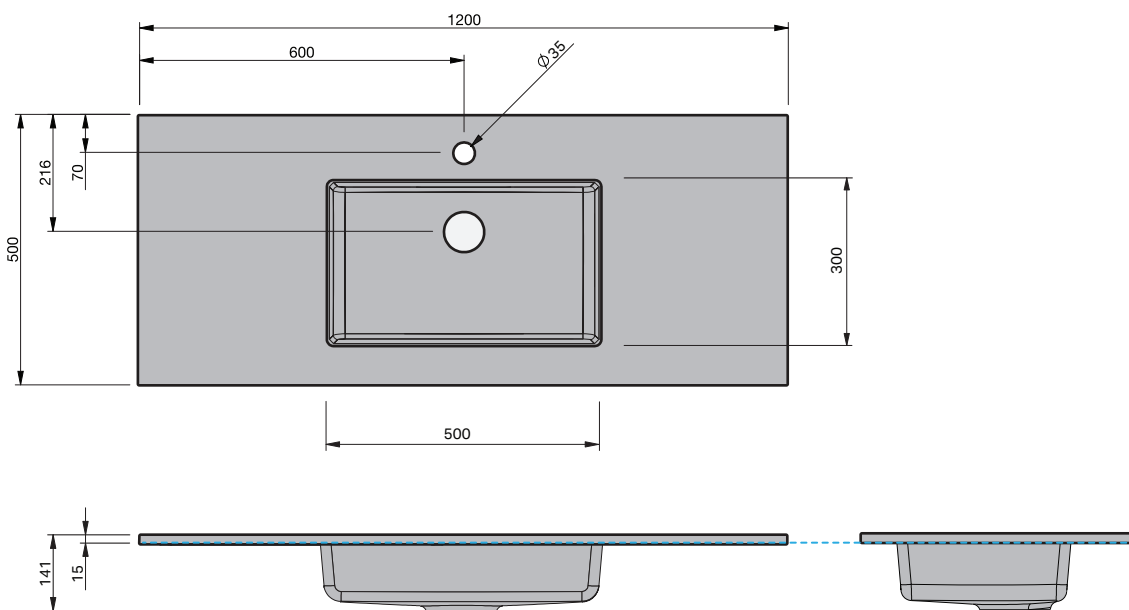

Lauretta 1200

BASIN SPECIFICATION

Product Features

Product Code	2164
Type of basin	Console
Material of basin	Mineral Cast
Capacity of basin	8.5 litre
Overflow Configuration	Overflow supplied Max tap flow rate of 15 ltrs / minute
Colour options	White Gloss

- The basin must be sealed to the top with an acetic cured silicone sealant.
- Epoxy type sealants must not be used.

Cabinet range (refer to applicable cabinet specifications)

SAVOY 50

INDICATES TOP SURFACE -----

IMPORTANT NOTE: Throughout this guide, dimensions may vary by ± 2 mm. Please read the installation manual for detailed information on installing the product. St. Michel pursues a policy of continuing improvement in design and manufacturing of its products. The right is therefore reserved to vary specifications without notice.