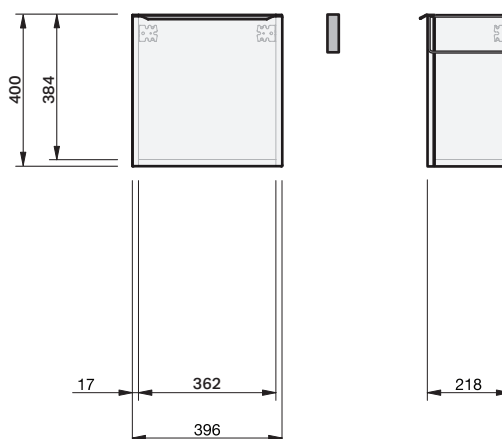

Ivy 50

1D Wall 550

CABINET SPECIFICATION

Product Features

Product Code	Console Vanity / 9241 Benchtop Vanity / 9241BT
Product Description	Ivy - Wall - 550
Drawer Configuration	1 Door
Notes	Drawings depict cabinet only

IMPORTANT NOTE: Throughout this guide, dimensions may vary by ± 2 mm. Please read the installation manual for detailed information on installing the product. St. Michel pursues a policy of continuing improvement in design and manufacturing of its products. The right is therefore reserved to vary specifications without notice.