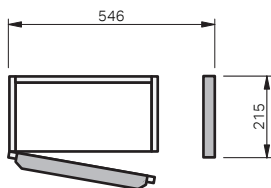

Ivy 50

1D Wall 550

CABINET SPECIFICATION

Product Features

Product Code	Console Vanity / 9241 Benchtop Vanity / 9241BT
Product Description	Ivy - Wall - 550
Drawer Configuration	1 Door
Notes	Drawings depict cabinet only

IMPORTANT NOTE: Throughout this guide, dimensions may vary by ± 2 mm. Please read the installation manual for detailed information on installing the product. St. Michel pursues a policy of continuing improvement in design and manufacturing of its products. The right is therefore reserved to vary specifications without notice.