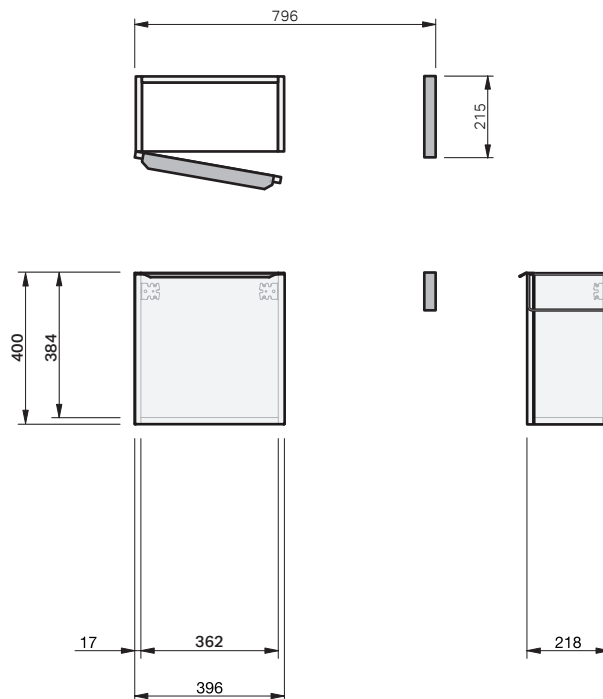

Ivy 50 1D Wall 800

CABINET SPECIFICATION

Product Features

Product Code	Console Vanity / 9242 Benchtop Vanity / 9242BT
Product Description	Ivy - Wall - 800
Drawer Configuration	1 Door
Notes	Drawings depict cabinet only

IMPORTANT NOTE: Throughout this guide, dimensions may vary by ± 2 mm. Please read the installation manual for detailed information on installing the product. St. Michel pursues a policy of continuing improvement in design and manufacturing of its products. The right is therefore reserved to vary specifications without notice.