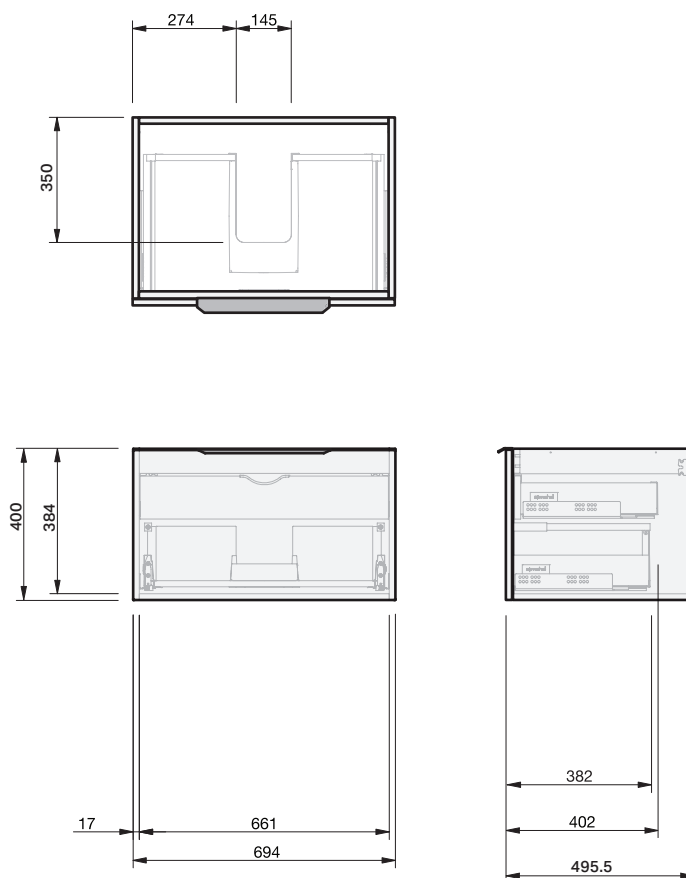

Ivy 50 1Dr Wall 700

CABINET SPECIFICATION

Product Features

Product Code	Console Vanity / 9180 Benchtop Vanity / 9180BT Benchtop Vanity + Concealed Drawer / 9181BT
Product Description	Ivy - Wall - 700
Drawer Configuration	1 Drawer
Notes	Drawings depict cabinet only and display all concealed drawers. Plumbing positioning still applies if your cabinet code is listed in this document and your concealed drawer configuration differs from image shown.

IMPORTANT NOTE: Throughout this guide, dimensions may vary by ± 2 mm. Please read the installation manual for detailed information on installing the product. St. Michel pursues a policy of continuing improvement in design and manufacturing of its products. The right is therefore reserved to vary specifications without notice.