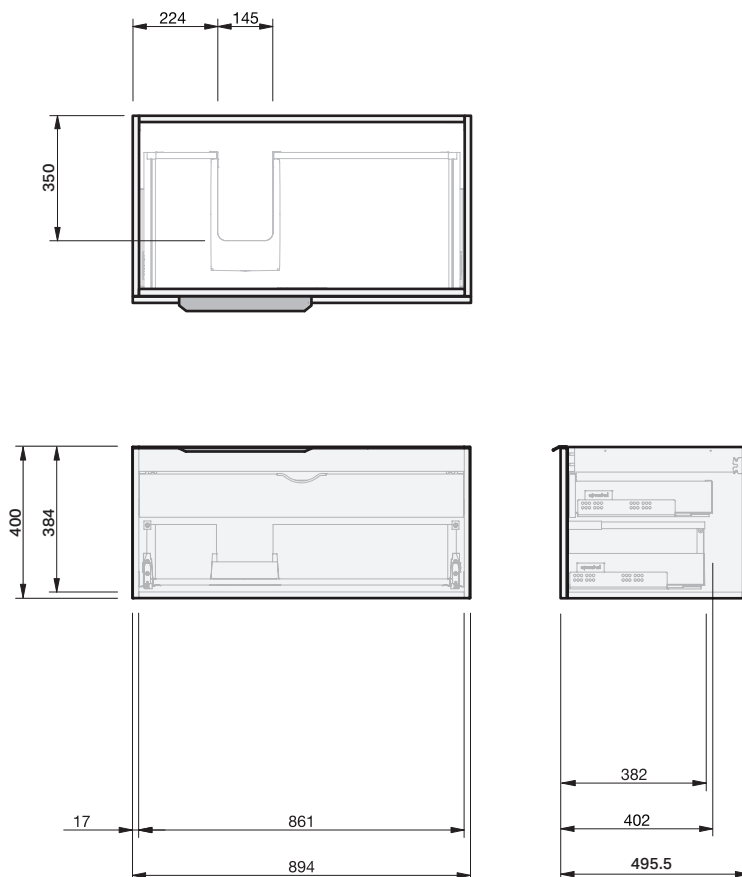

Ivy 50

1Dr Wall 900L

CABINET SPECIFICATION

Product Features

Product Code	Console Vanity / 9184 Benchtop Vanity / 9184BT Benchtop Vanity + Concealed Drawer / 9185BT
Product Description	Ivy - Wall - 900 Left
Drawer Configuration	1 Drawer
Notes	Drawings depict cabinet only and display all concealed drawers. Plumbing positioning still applies if your cabinet code is listed in this document and your concealed drawer configuration differs from image shown.

IMPORTANT NOTE: Throughout this guide, dimensions may vary by ± 2 mm. Please read the installation manual for detailed information on installing the product. St. Michel pursues a policy of continuing improvement in design and manufacturing of its products. The right is therefore reserved to vary specifications without notice.