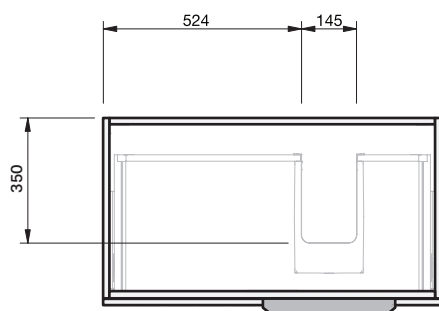

Ivy 50

1Dr Wall 900R

CABINET SPECIFICATION

Product Features

Product Code	Console Vanity / 9186 Benchtop Vanity / 9186BT Benchtop Vanity + Concealed Drawer / 9187BT
Product Description	Ivy - Wall - 900 Right
Drawer Configuration	1 Drawer
Notes	Drawings depict cabinet only and display all concealed drawers. Plumbing positioning still applies if your cabinet code is listed in this document and your concealed drawer configuration differs from image shown.

IMPORTANT NOTE: Throughout this guide, dimensions may vary by ± 2 mm. Please read the installation manual for detailed information on installing the product. St. Michel pursues a policy of continuing improvement in design and manufacturing of its products. The right is therefore reserved to vary specifications without notice.