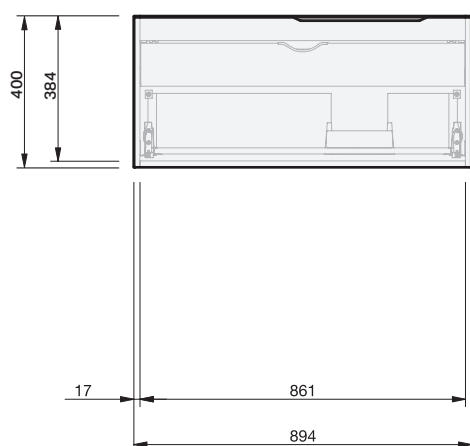

Ivy 50

1Dr Wall 900R

CABINET SPECIFICATION

Product Features

Product Code	Console Vanity / 9186 Benchtop Vanity / 9186BT Benchtop Vanity + Concealed Drawer / 9187BT
Product Description	Ivy - Wall - 900 Right
Drawer Configuration	1 Drawer
Notes	Drawings depict cabinet only and display all concealed drawers. Plumbing positioning still applies if your cabinet code is listed in this document and your concealed drawer configuration differs from image shown.

IMPORTANT NOTE: Throughout this guide, dimensions may vary by ± 2 mm. Please read the installation manual for detailed information on installing the product. St. Michel pursues a policy of continuing improvement in design and manufacturing of its products. The right is therefore reserved to vary specifications without notice.