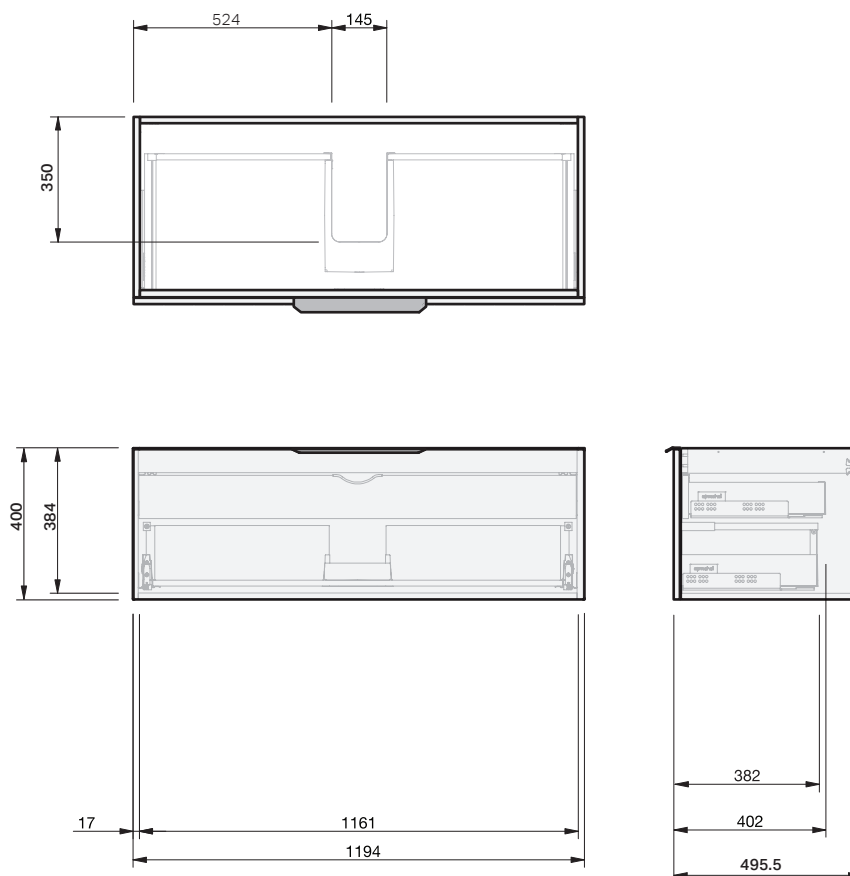

Ivy 50

1Dr Wall 1200

CABINET SPECIFICATION

Product Features

| | |
|----------------------|--|
| Product Code | Console Vanity / 9188 Benchtop Vanity / 9188BT Benchtop Vanity + Concealed Drawer / 9189BT |
| Product Description | Ivy - Wall - 1200 |
| Drawer Configuration | 1 Drawer |
| Notes | Drawings depict cabinet only and display all concealed drawers. Plumbing positioning still applies if your cabinet code is listed in this document and your concealed drawer configuration differs from image shown. |

IMPORTANT NOTE: Throughout this guide, dimensions may vary by ± 2 mm. Please read the installation manual for detailed information on installing the product. St. Michel pursues a policy of continuing improvement in design and manufacturing of its products. The right is therefore reserved to vary specifications without notice.