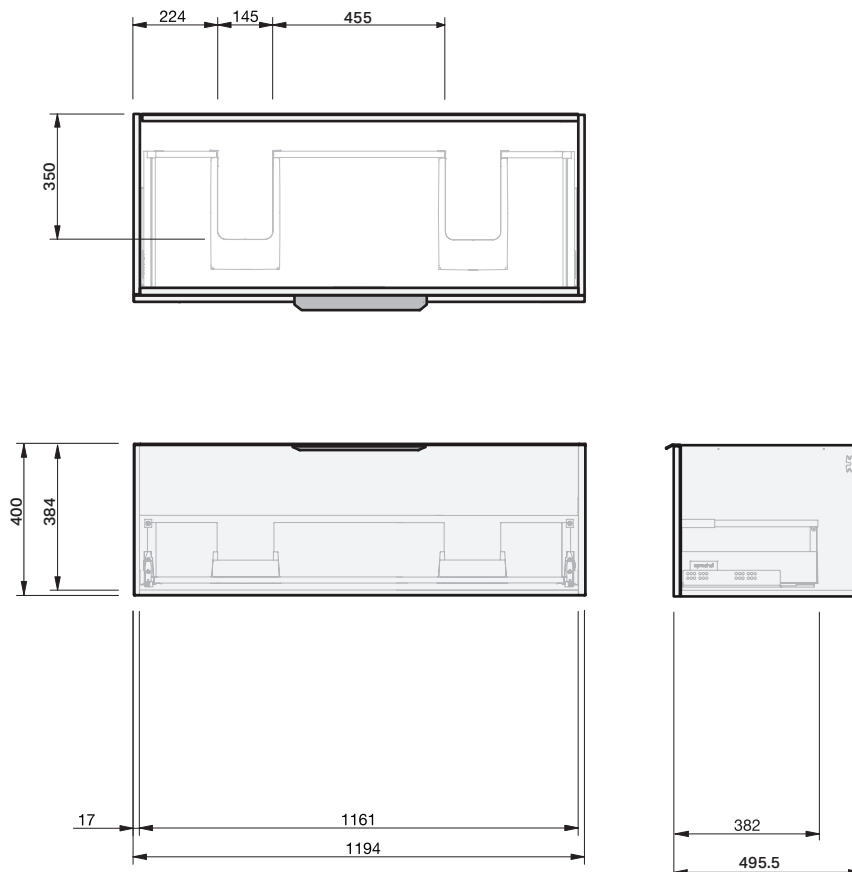

Ivy 50

1Dr Wall **1200DB Console**

CABINET SPECIFICATION

Product Features

| | |
|----------------------|------------------------------|
| Product Code | Console Vanity / 9230 |
| Product Description | Ivy - Wall - 1200 Double |
| Drawer Configuration | 1 Drawer |
| Notes | Drawings depict cabinet only |

IMPORTANT NOTE: Throughout this guide, dimensions may vary by ± 2 mm. Please read the installation manual for detailed information on installing the product. St. Michel pursues a policy of continuing improvement in design and manufacturing of its products. The right is therefore reserved to vary specifications without notice.